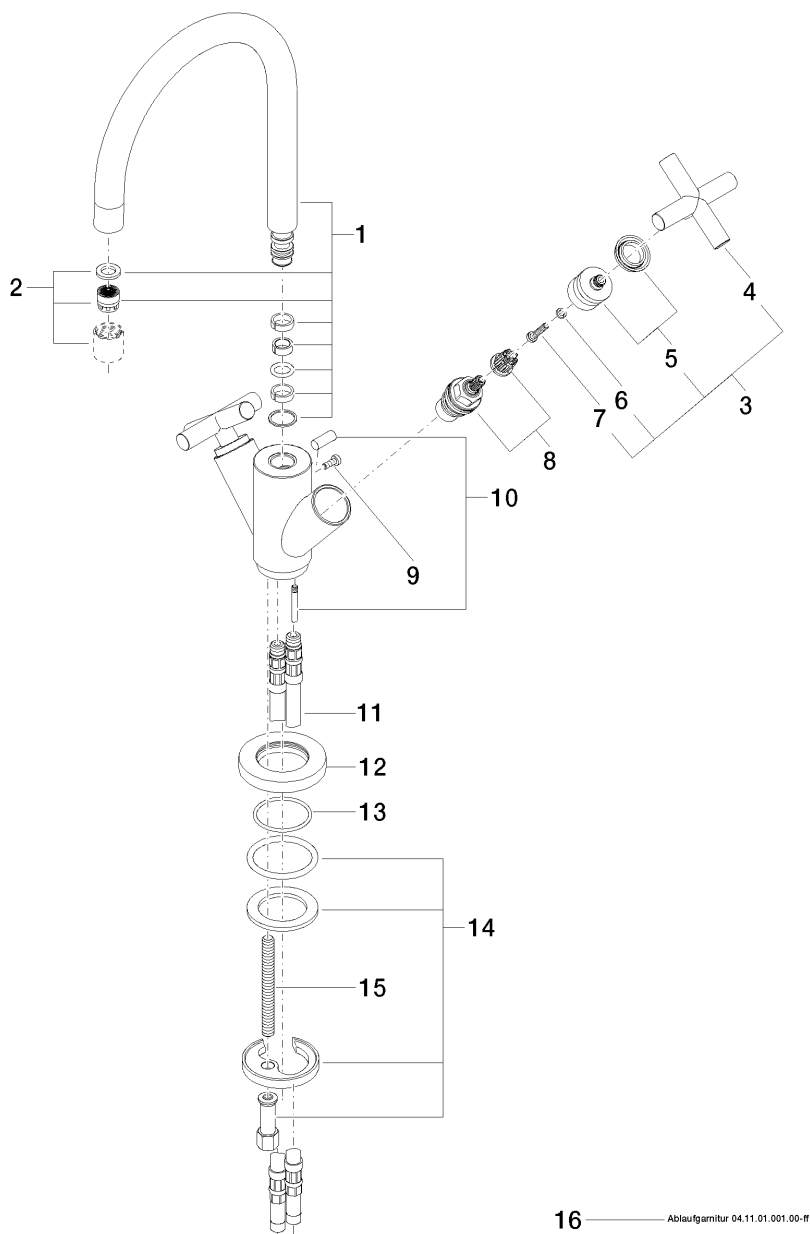

### Product specifications

- **6 1/2" projection**
- Swivel spout 360°
- M 18 x 1 aerator – female thread
- Total height 11 5/8"
- Height to aerator/spout outlet 6 3/4"
- 2x xControl ceramic disc cartridge 1/2"
- 2x M 10 x 1 screw-in high pressure hose
- **US drain with overflow**
- Water flow rate limited to max. 1.5 gpm
- low lead compliant
- Flange diameter 2 3/8"

### Surfaces

- chrome 22513892-000010
- chrome 22513892-000010
- matt platinum 22513892-060010
- matt platinum 22513892-060010
- platinum 22513892-080010
- platinum 22513892-080010
- matt white 22513892-100010
- matt white 22513892-100010
- matt black 22513892-330010
- matt black 22513892-330010

**Exploded assembly drawing**

**Order quantity**

<b>No.</b>	<b>Article number</b>	<b>Name</b>	<b>Installation quantity</b>
1	90282221302ff	spout	1
2	90230102800ff	aerator	1
3	04208901000ff	handle	2
4	092089010ff	handle	2
5	90121200700ff	base	2
6	09301102990	disc	2
7	09303007590	screw	2
8	9090031510090	top	2
9	09303005490	screw	1
10	04208903580ff	pull-rod	1
11	0430040450090	hose	2
12	092810132ff	ring	1
13	09141013490	seal	1
14	0430110380090	fixing set	1
15	09311101190	pin	1
16	04110102300ff	pop-up waste	1