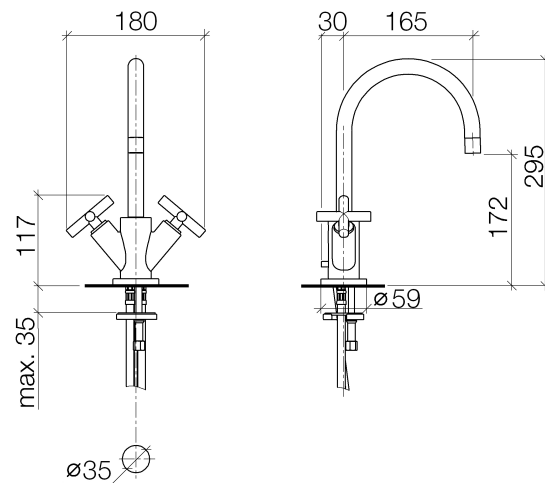

### Product specifications

- **6 1/2" projection**
- Swivel spout 360°
- M 18 x 1 aerator – female thread
- Total height 11 5/8"
- Height to aerator/spout outlet 6 3/4"
- 2x xControl ceramic disc cartridge 1/2"
- 2x M 10 x 1 screw-in high pressure hose
- **US drain with overflow**
- Water flow rate limited to max. 1.5 gpm
- low lead compliant
- Flange diameter 2 3/8"

### Surfaces

- chrome 22513892-000010
- chrome 22513892-000010
- matt platinum 22513892-060010
- matt platinum 22513892-060010
- platinum 22513892-080010
- platinum 22513892-080010
- matt white 22513892-100010
- matt white 22513892-100010
- matt black 22513892-330010
- matt black 22513892-330010

**Exploded assembly drawing**

**Order quantity**

<b>No.</b>	<b>Article number</b>	<b>Name</b>	<b>Installation quantity</b>
1	90282221302ff	spout	1
2	90230102800ff	aerator	1
3	04208901000ff	handle	2
4	092089010ff	handle	2
5	90121200700ff	base	2
6	09301102990	disc	2
7	09303007590	screw	2
8	9090031510090	top	2
9	09303005490	screw	1
10	04208903580ff	pull-rod	1
11	0430040450090	hose	2
12	092810132ff	ring	1
13	09141013490	seal	1
14	0430110380090	fixing set	1
15	09311101190	pin	1
16	04110102300ff	pop-up waste	1