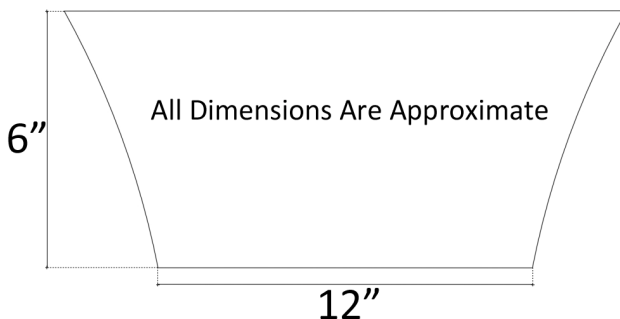

DIMENSIONS WILL VARY. DO NOT use this sheet as a guide for countertop cuts.