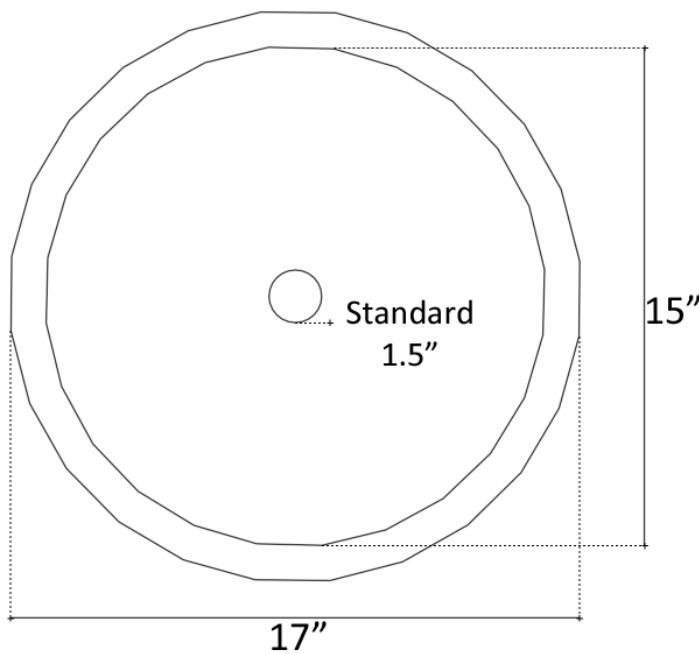

Description:

- Mosaic Interior
- Vessel Mount
- Drain Flange grouted into place, tail piece and additional parts are shipped with sink

Available Finishes:

- DB** Dark Bronze
- WC** Weathered Copper
- PN** Polished Nickel
- SN** Satin Nickel
- PW** Pewter

Specify When Ordering:

- Pattern	
A	Single Color
AR	Single Color Random
B	Polka Dot
C	Star
D	Swirl
E	Windows
F	Confetti
FR	Random Confetti
G	Stripes

- Tile Color (by #)	
Numbers are grouped by height. Only choose tiles with same height	
1-12	Venetian Glass (call for pricing on 11-12)
13-17	Tumbled Stone
18-20	Mother of Pearl

- Drain Model # & Finish	
- Standard Drain Included	
D004	Grid Strainer
D005	Lift & Turn
Optional at Standard Price	
D101-D604	Decorative Drains

DIMENSIONS WILL VARY. DO NOT use this sheet as a guide for countertop cuts.