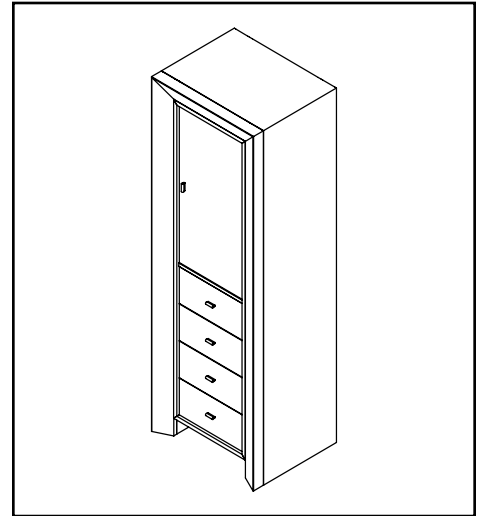

DECOLAV®

SPEC SHEET
9915 SERIES

PRODUCT DESCRIPTION

9915 Series 27" Linen Tower

- Available in Red Mahogany (RM) Finish
- Solid Wood Frame
- One Reversible Door
- Satin Nickel Hardware & Accents
- Four Drawers

PRODUCT MEASUREMENTS

- Width: 27"
- Depth: 22"
- Height: 80"

RECOMMENDED ACCESSORIES

- 5660 Vanity Set
- 9785 Mirror

ROUGHING-IN DIMENSIONS

Please Note: All drawings contain the necessary measurements which are subject to standard industry tolerances. They are stated in inches and are non-binding. Exact measurements, in particular for customized installation scenarios, can only be taken from the finished product.