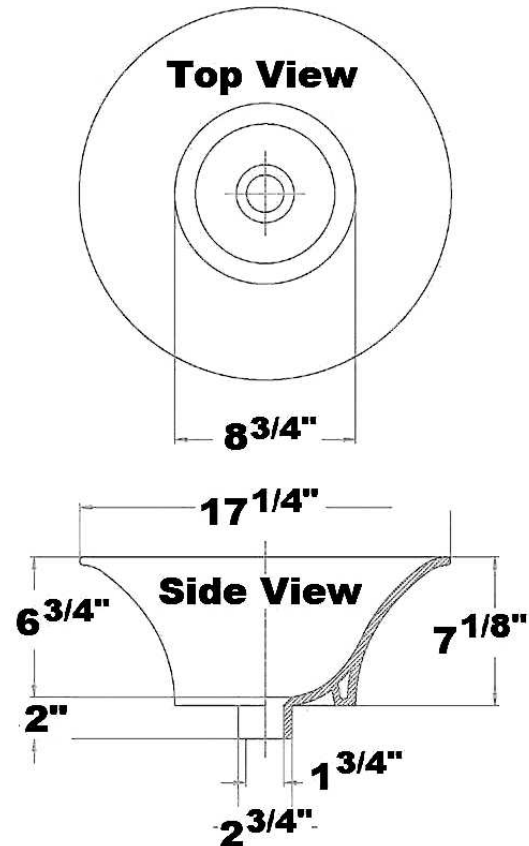

ANDROS VESSEL

Cat. No.
LFAF

Basin diameter: 17 1/4"
Base Diameter: 8 3/4"
Flange: 2 1/2" round x 2" deep
Height: 8 3/4"

Above Counter Height: 7 1/8"

***Please do NOT drill hole without
template or actual product.**

Interior Dimensions:

Diameter: 12"
Basin Depth: 6 3/4"

Features:

- ▶ Made of Fine Fire Clay for Durability
- ▶ Above Counter
- ▶ No Overflow

Colors:

WH White
BQ Bisque

Compliance Certification
Meets or exceeds the following
specifications: ASME 112.19.9M
for fine fire clay for durability.

Dimensions of fixture are nominal and may vary within the range of tolerances established by ANSI Standard A112.19.2. Dimensions and specifications subject to change without notice.