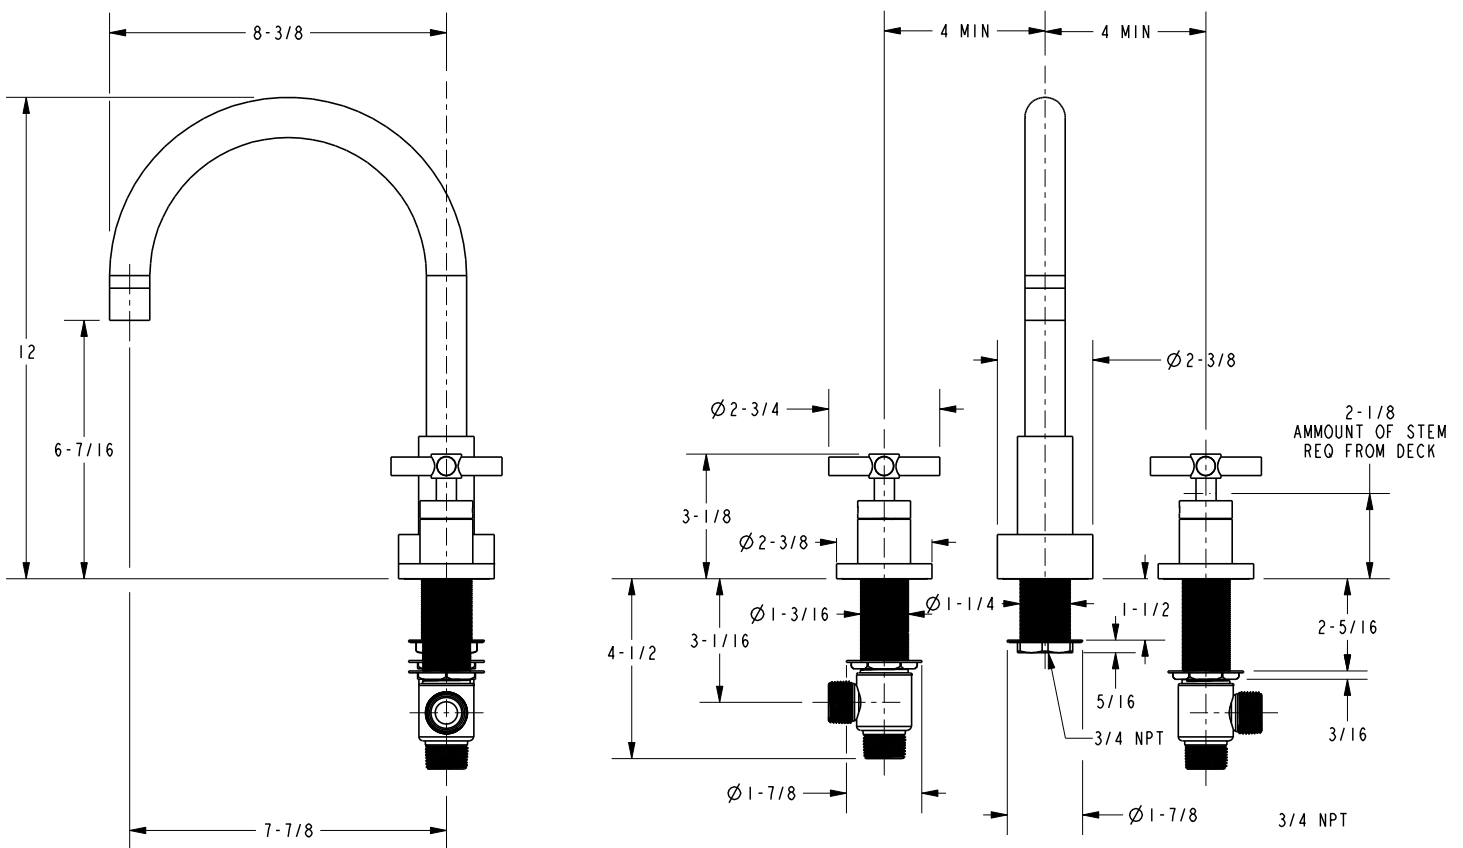

EAST LINEAR

Roman Tub Deck Trim

3-996

Features

- Solid brass construction
- ADA compliant contemporary cross handles
- 6-7/16" (16.4 cm) spout height at outlet
- 7-7/8" (20.0 cm) spout reach (c-c)
- Intended for use with Newport Brass rough valve kit (Required Accessory) which incorporates the following:
 - Brass valve bodies and quick-connect spout fitting
 - Quarter-turn washerless ceramic disc 3/4" valve cartridges

Required Accessory:

Trim, above, and Rough Valve Kit, below, must both be specified.

Application	Roman Tub			Roman Tub with Handshower					
	Hot Valve	Cold Valve	Spout Quick-Connect Fitting	Hot Valve	Cold Valve	Spout Quick-Connect Fitting	Poly-Braided Hose	Handshower Diverter	H/S Flange Hardware
Inlet/Outlet Size	3/4"	3/4"	3/4"	3/4"	3/4"	3/4"	1/2"	1/2" / 3/4"	-
Part Number	<input type="checkbox"/> 1-502			<input type="checkbox"/> 1-503					
Image									

Product Specification:

Add "Color / Finish" suffix to Tub Deck Trim model number, below.

The Roman Tub Deck Trim shall be made of solid brass construction. Roman Tub Deck Trim shall incorporate ADA compliant contemporary cross handles. Product shall incorporate a 6-7/16" (16.4 cm) spout height at outlet and a 7-7/8" (20.0 cm) spout reach (c-c). Rough valve kit shall incorporate brass valve bodies with quarter-turn washerless ceramic disc 3/4" valve cartridges and a quick-connect spout fitting. Roman Tub Deck Trim shall be Newport Brass Model 3-996/____ and Newport Brass rough valve kit shall be 1-502.

3-996

Product Dimensions (units are in inches)

East Linear Roman Tub Deck Trim
3-996

NEWPORT BRASS
Flawless Beauty. From Faucet to Finish.™