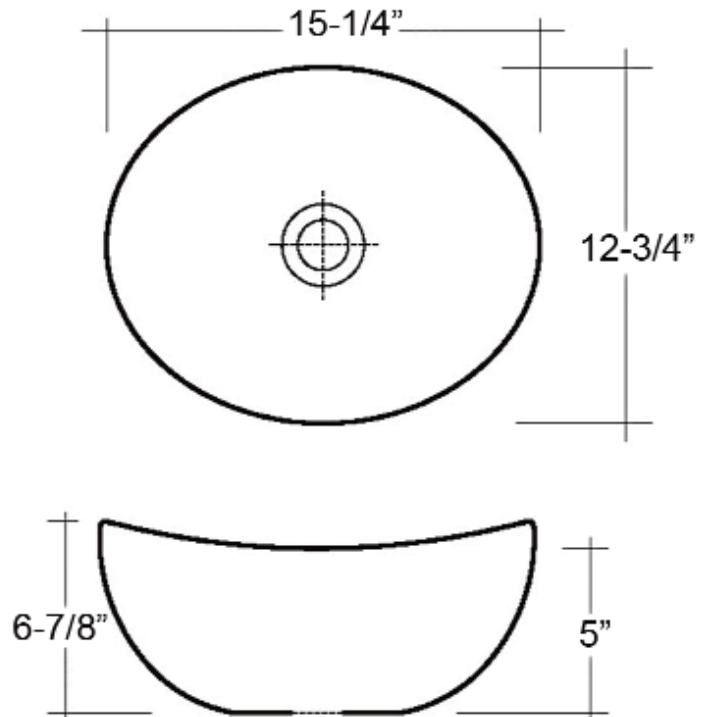

CASCADE BASIN

Cat. No.
4-610

Features:

- ▶ Made of Vitreous China
- ▶ Stylish Design
- ▶ No Overflow
- ▶ Flat bottom

Colors:

WH White

Meets or exceeds the following specifications: ASME A1123.19.2-2008 and CSA B45.1-08 for ceramic plumbing fixtures.

Basin Top:	15 1/4" x 12 3/4"
Basin Bottom:	6-1/4" x 5-1/4"
Drain:	1-3/4" x 3/4" Deep
Above Counter Height:	6 7/8"

***Please do NOT drill hole without template or actual product.**

Interior Dimensions:

Basin Interior:	14" x 11 1/2"
Basin Depth:	5"

Dimensions of fixture are nominal and may vary within the range of tolerances established by ANSI Standard A112.19.2. Dimensions and specifications subject to change without notice.