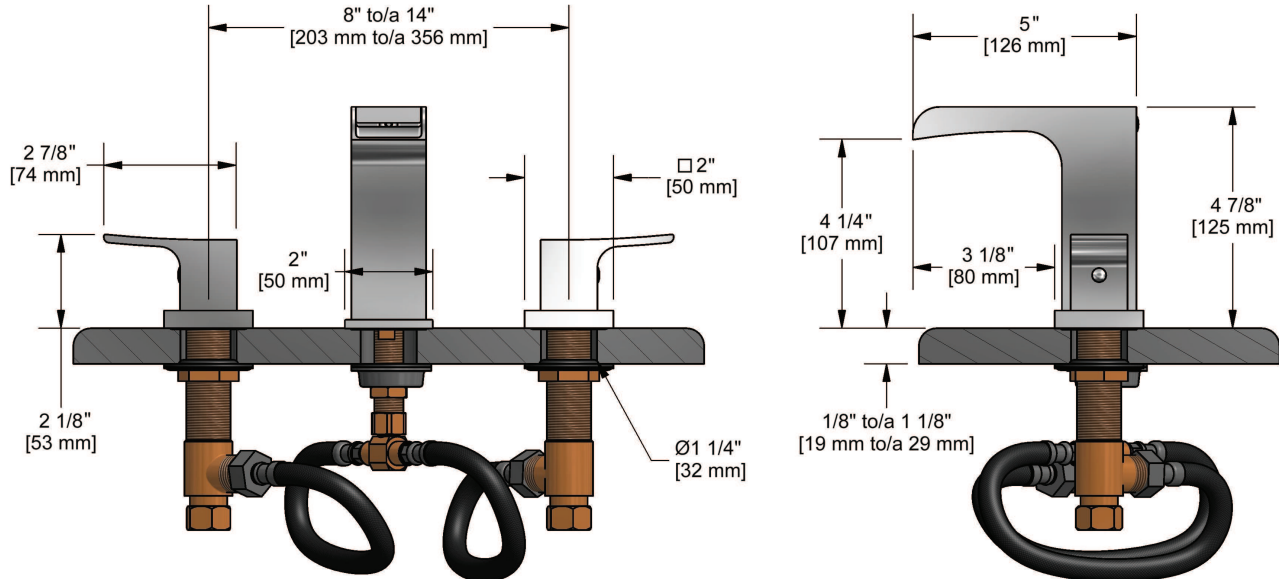

8" lavatory open spout faucet
ZOOP08XX

Specifications

Descriptions

- ½" inlet male NPT
- Push drain
- Ceramic cartridge

Available colors

- C : Chrome
- BN : Brushed nickel (PVD)

Available flows

- 5.7 L/min, 1.5 gpm (US) 60psi
- 3.7 L/min, 1 gpm (US) 60psi (**ZOOP08XX-10**)

Certifications

- CSA B125.1
- NSF61
- ASME A112.18.1
- CMR248 Approval

Sizes, models and finishes may differ from those presented.

Warranty

The Riobel inc. product carries a limited LIFETIME warranty on the finish Chrome, Gold (PVD), Brushed nickel (PVD), Night brushed (PVD), Polished nickel (PVD) and all working parts and is guaranteed from the initial date of purchase against all manufacturing defects. Other finished 1 year.