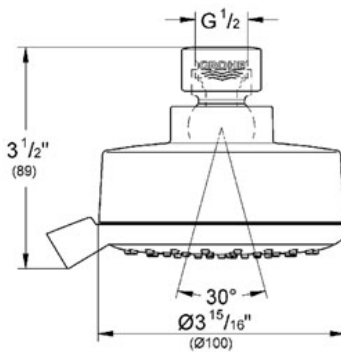

Product Description:
Shower Head 2 sprays

Standard Specification:

- GROHE StarLight® finish
- GROHE DreamSpray® perfect spray pattern
- GROHE EcoJoy® technology for less water and perfect flow
- SpeedClean anti-lime system
- Inner WaterGuide for a longer life
- Suitable for instantaneous heater
- Rotating ball joint ± 15°
- Min. recommended pressure 14.5 PSI
- GROHE Rain O2, Rain
- Max Flow Rate 1.75 gpm (6.6 L/min)