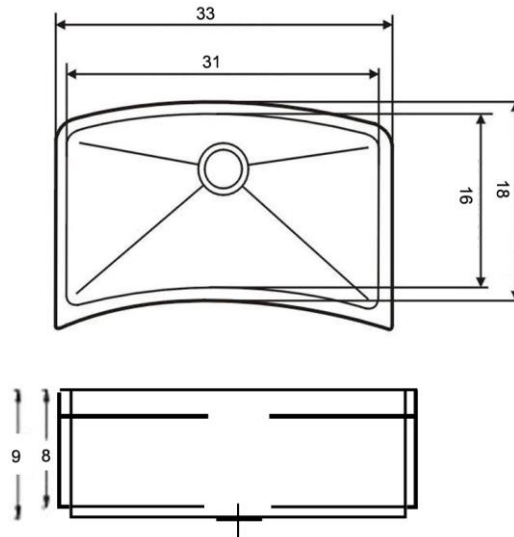

LENOVA

4580 W Roosevelt Rd Hillside, IL 60162 www.Lenovasinks.com Phone: 877-733-1098

Unique User-Friendly Concave Front Apron Design

SPECIFICATIONS

MODEL SS-AP-CV

GENERAL

Fine quality sink formed of heavy duty 16 gauge, type 304 nickel bearing stainless steel.

DESIGN FEATURES

Bowl depth 8" with inside bowl dimensions 31" X16", and over all 33" X 18"

Finish: Inside bowl surfaces polished to a uniform satin finish.

Underside: High density sound absorption pads covered with a thick rubberized insulation layer on all bottom surfaces.

Other: Drain opening 3 ½".

Minimum cabinet size 24"

Product shall be specified as SS-AP-CV

OPTIONAL ACCESSORIES:

Sink Drain: A-SS-01, A-SS-02

Warranty:

Limited life time warranty against manufacturer defects.