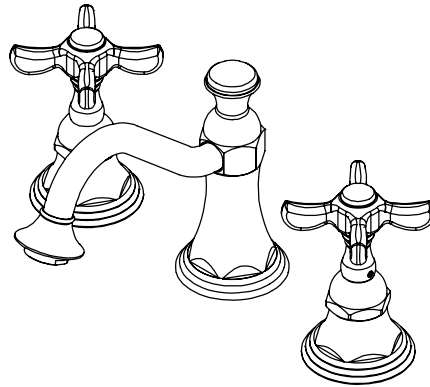

Features

- Brass construction with choice of 21 finishes
- Two Cross Handles
- Quarter turn Ceramic Disk cartridges
- 2.2gpm @ 60 psi

Order Matrix

Model	Main/Accent Finish
1ARBRVC	AB - Antique Brass
	ABM - Antique Brass Matt
	AC - Antique Copper
	ACM - Antique Copper Matt
	BB - Bright Brass
	CH - Chrome
	GD - Gold
	OB - Oil Rubbed Bronze
	PN - Polished Nickel
	SB - Satin Brass
	SC - Satin Chrome
	SN - Satin Nickel
	TB - Tuscan Brass
	AQ - Aqua
	BD - Bordeaux
	BK - Black
	MB - Matte Black
	MW - Matte White
	NC - Natural Cream
	RD - Red
	WH - White

RAVEN

Widespread Lavatory Set with Pop-Up  
Model: 1ARBRVC XX-XX

Critical Dimensions