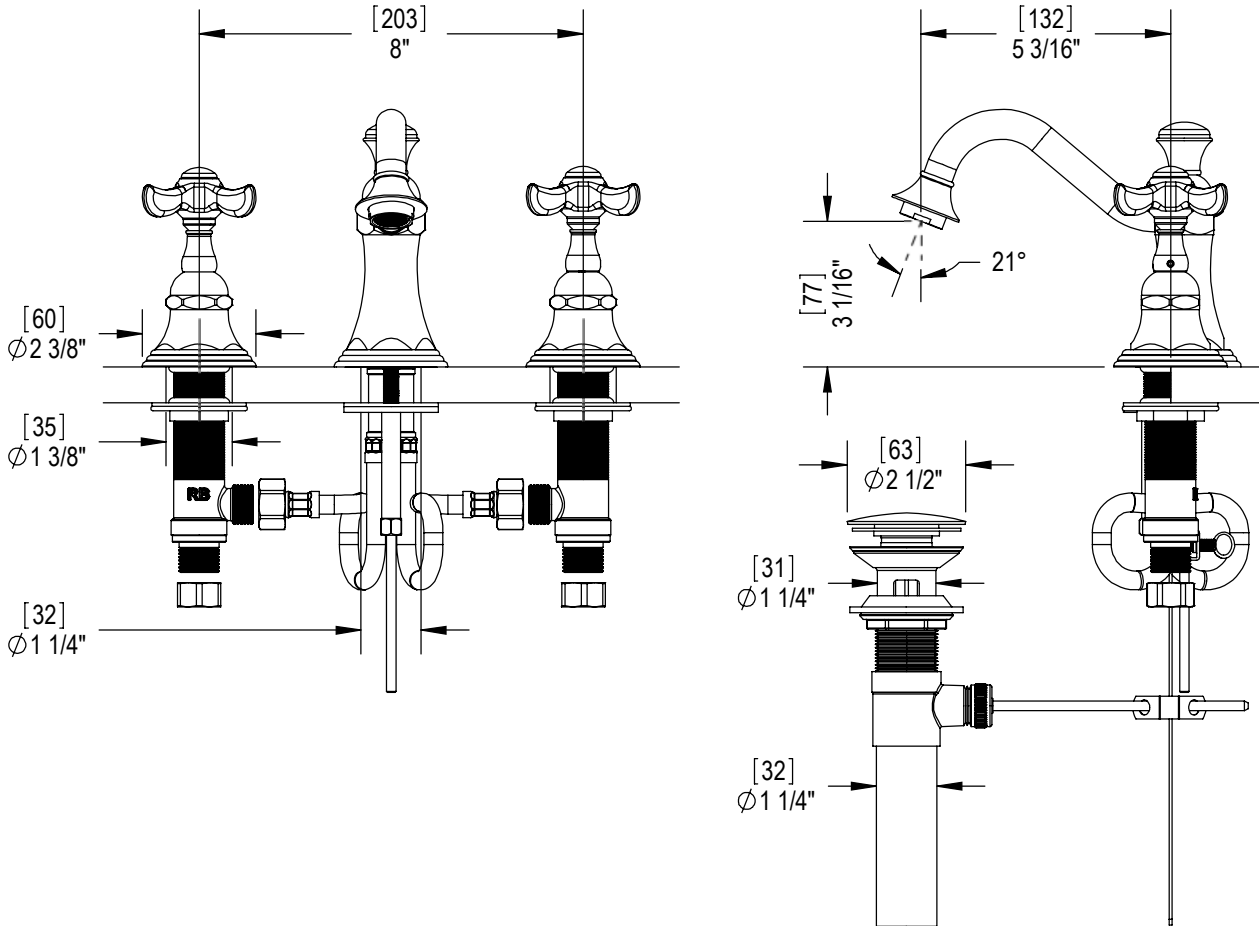

Features

- Brass construction with choice of 21 finishes
- Two Cross Handles
- Quarter turn Ceramic Disk cartridges
- 2.2gpm @ 60 psi

Order Matrix

Model	Main/Accent Finish
1ARBRVC	AB - Antique Brass
	ABM - Antique Brass Matt
	AC - Antique Copper
	ACM - Antique Copper Matt
	BB - Bright Brass
	CH - Chrome
	GD - Gold
	OB - Oil Rubbed Bronze
	PN - Polished Nickel
	SB - Satin Brass
	SC - Satin Chrome
	SN - Satin Nickel
	TB - Tuscan Brass
	AQ - Aqua
	BD - Bordeaux
	BK - Black
	MB - Matte Black
	MW - Matte White
	NC - Natural Cream
	RD - Red
	WH - White

RAVEN

Widespread Lavatory Set with Pop-Up  
Model: 1ARBRVC XX-XX

Critical Dimensions