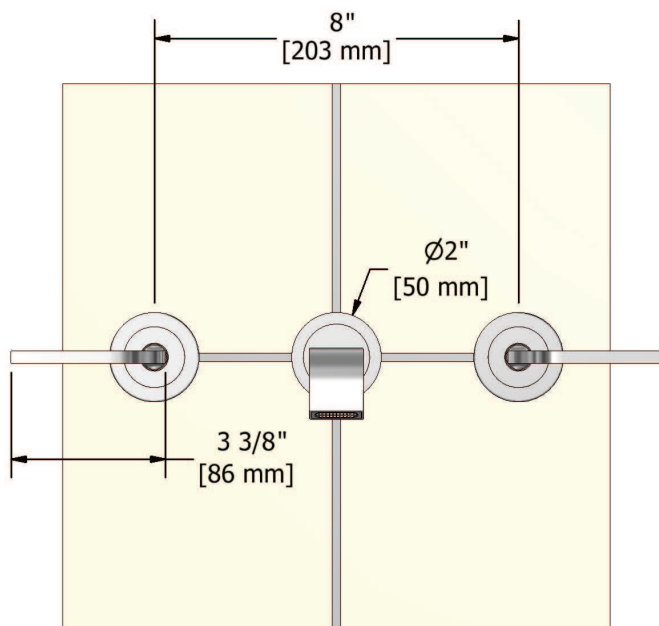

Sizes, models and finishes may differ from those presented.

Warranty

The Riobel inc. product carries a limited LIFETIME warranty on the finish Chrome, Gold (PVD), Brushed nickel (PVD), Night brushed (PVD), Polished nickel (PVD) and all working parts and is guaranteed from the initial date of purchase against all manufacturing defects. Other finished 1 year.

Customer Service

Ontario, West Canada : 888-287-5354 Quebec, Maritimes, United States : 866-473-8442

2014.04.25