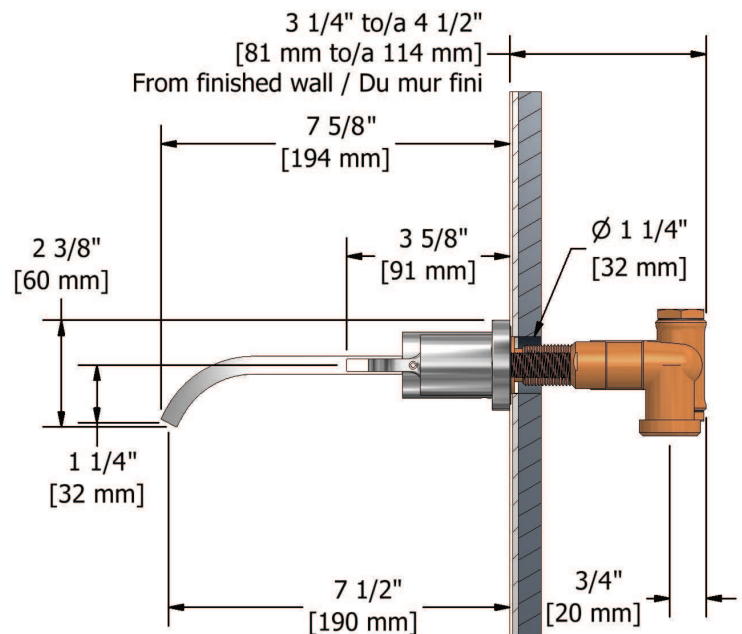

Sizes, models and finishes may differ from those presented.

Warranty

The Riobel inc. product carries a limited LIFETIME warranty on the finish Chrome, Gold (PVD), Brushed nickel (PVD), Night brushed (PVD), Polished nickel (PVD) and all working parts and is guaranteed from the initial date of purchase against all manufacturing defects. Other finished 1 year.

Customer Service

Ontario, West Canada : 888-287-5354 Quebec, Maritimes, United States : 866-473-8442

2014.04.25