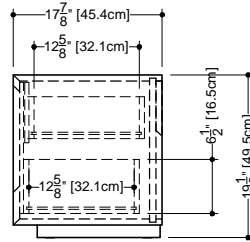

M Collection metro series
Freestanding vanity
18" height – 18" depth

Furniture

Freestanding vanity MM 2018 FS – 20" length

17 7/8" depth x 19 3/4" length x 19 1/2" height – 454 x 502 x 494 mm

Finishes and colors

Note: This unit must be fixed to the wall

* ATTENTION: Interior in white mat.

WETSTYLE cannot be held responsible for any technical errors and reserves the right to make revisions without notice.

Approximate measurement.
The manufacturer accepts ± (6.35mm) variance.