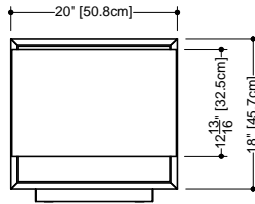

M Collection metro series
Freestanding vanity
18" height – 18" depth

Furniture

Freestanding vanity MM 2018 FS – 20" length

17 7/8" depth x 19 3/4" length x 19 1/2" height – 454 x 502 x 494 mm

Finishes and colors

Note: This unit must be fixed to the wall

* ATTENTION: Interior in white mat.

WETSTYLE cannot be held responsible for any technical errors and reserves the right to make revisions without notice.

Approximate measurement.
The manufacturer accepts ± (6.35mm) variance.