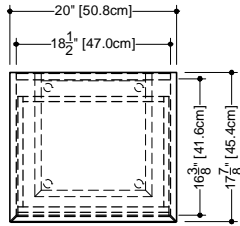

M Collection metro series
Freestanding vanity
18" height – 18" depth

Furniture

Freestanding vanity MM 2018 FS – 20" length

17 7/8" depth x 19 3/4" length x 19 1/2" height – 454 x 502 x 494 mm

Finishes and colors

Note: This unit must be fixed to the wall

* ATTENTION: Interior in white mat.

WETSTYLE cannot be held responsible for any technical errors and reserves the right to make revisions without notice.

Approximate measurement.
The manufacturer accepts ± (6.35mm) variance.