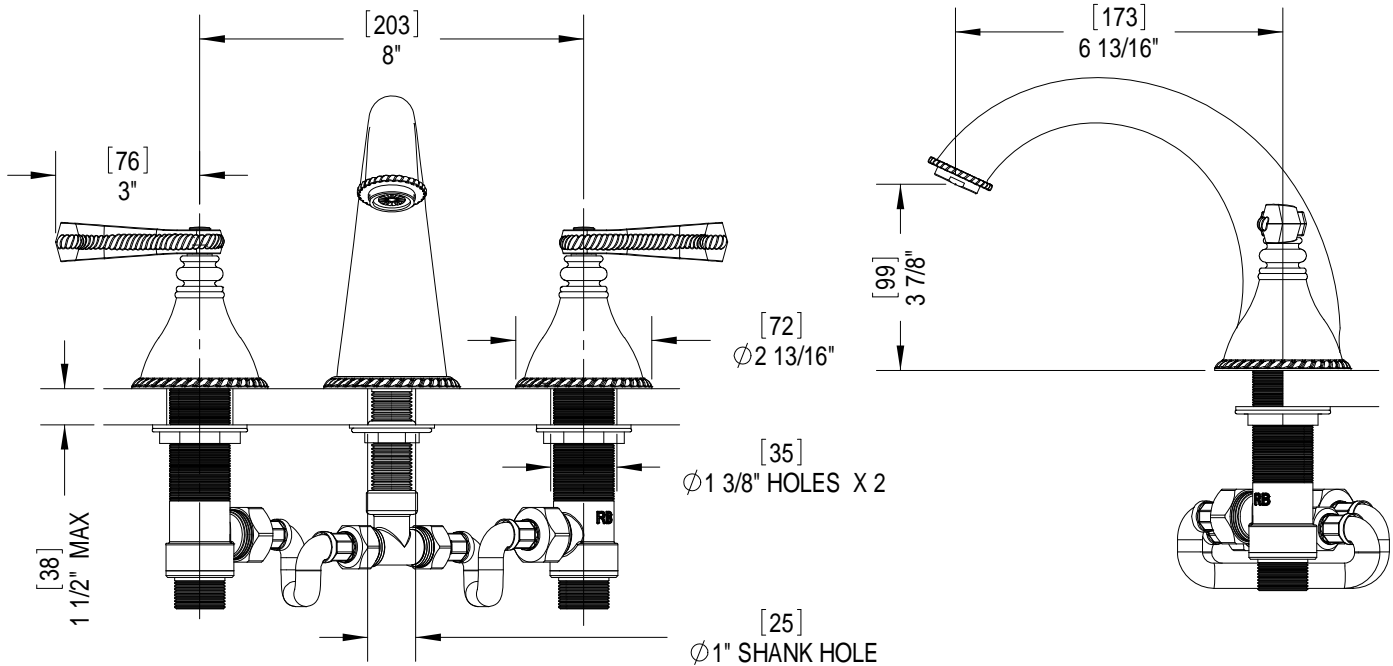

Features

- Brass construction with choice of 18 finishes
- Etruscan Lever handles, Jasmin spout
- Quarter-turn, ceramic disc cartridges, 3/4" Valves
- Flexible Stainless Steel supply hoses for easy installation
- Flowrate: 12 gpm @ 40 psi - 15 gpm @ 60 psi

ETRUSCAN
Roman Tub Filler 3/4" Valves
Model: 5ARBEJL XX-XX

Critical Dimensions

Features

- Brass construction with choice of 18 finishes
- Etruscan Lever handles, Jasmin spout
- Quarter-turn, ceramic disc cartridges, 1/2" Valves
- Flexible Stainless Steel supply hoses for easy installation
- Flowrate: 9.5 gpm @ 40 psi - 11.5 gpm @ 60 psi

ETRUSCAN
Roman Tub Filler 1/2" Valves
Model: 5ERBEJL XX-XX

Critical Dimensions