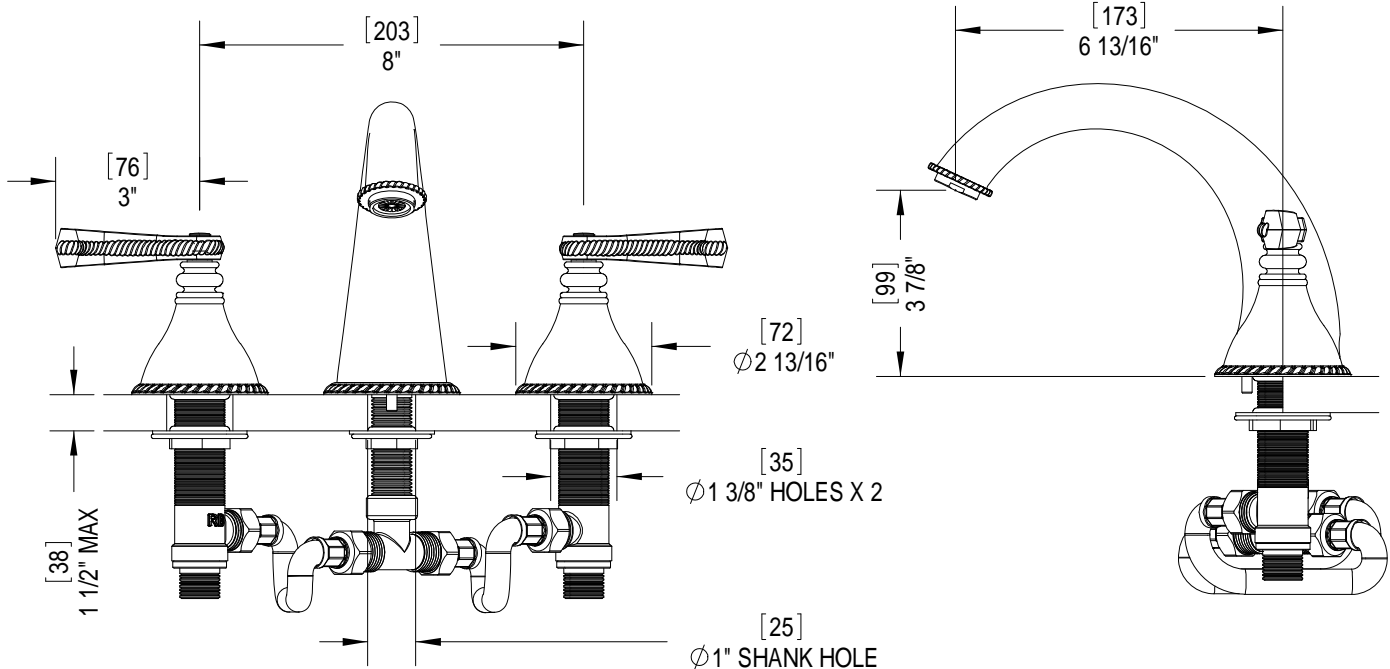

Features

- Brass construction with choice of 18 finishes
- Etruscan Lever handles, Jasmin spout
- Quarter-turn, ceramic disc cartridges, 3/4" Valves
- Flexible Stainless Steel supply hoses for easy installation
- Flowrate: 12 gpm @ 40 psi - 15 gpm @ 60 psi

ETRUSCAN
Roman Tub Filler 3/4" Valves
Model: 5ARBEJL XX-XX

Critical Dimensions

Features

- Brass construction with choice of 18 finishes
- Etruscan Lever handles, Jasmin spout
- Quarter-turn, ceramic disc cartridges, 1/2" Valves
- Flexible Stainless Steel supply hoses for easy installation
- Flowrate: 9.5 gpm @ 40 psi - 11.5 gpm @ 60 psi

ETRUSCAN
Roman Tub Filler 1/2" Valves
Model: 5ERBEJL XX-XX

Critical Dimensions