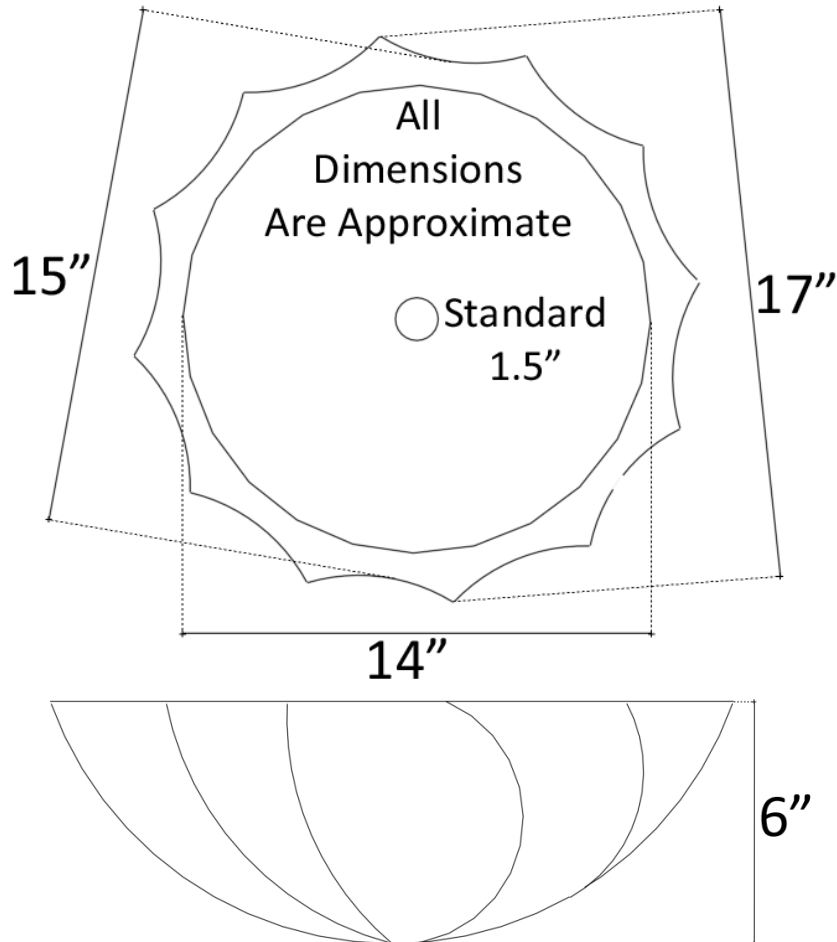

Description:

- Vessel Mount
- Cast Bronze

Available Finishes:

AB	Antique Bronze - Finished with a Black/Brown patina and coated with a paste wax - Has a living finish
WB	White Bronze - Not Plated in Nickel but has appearance of Brushed/ Satin Nickel
PW	Pewter

Available Drains:

D004	Grid Strainer
D005	Lift and Turn
D006	Pop-up w/ horizontal lift rod
D101 - D604	Decorative Drain

DIMENSIONS WILL VARY. DO NOT use this sheet as a guide for countertop cuts.