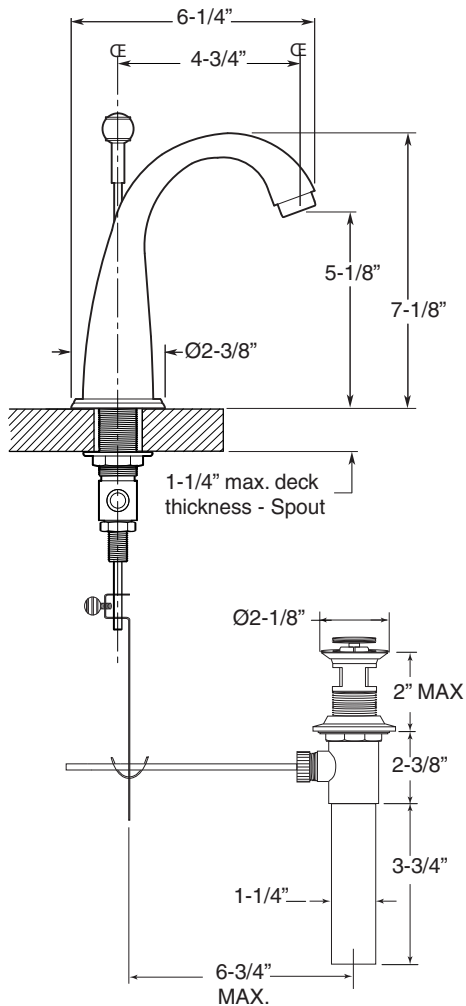

1.202008

Toronto

Widespread Lavatory Set

FEATURES:

- All brass construction. Flexible hoses designed to be installed on 8" to 16" centers. Includes pop-up style drain assembly.
- Lever style handles - factory assembled with escutcheon
- 1/4-turn ceramic disc valve cartridge.
- Available in all finishes. Warranty varies according to finish selection.
- Standard aerator is limited to 1.5 gpm.
- Certified to meet and exceed the following codes and standards:
ASME A112.18.1-2005/CSAB 125.1-2005

NOTE: Spout and valves install through 1-1/4" diameter holes

Note: Measurements are subject to change or cancellation. No responsibility is assumed for use of superseded or voided pages.

Parts List
Series 200
Toronto
Widespread Lavatory Set