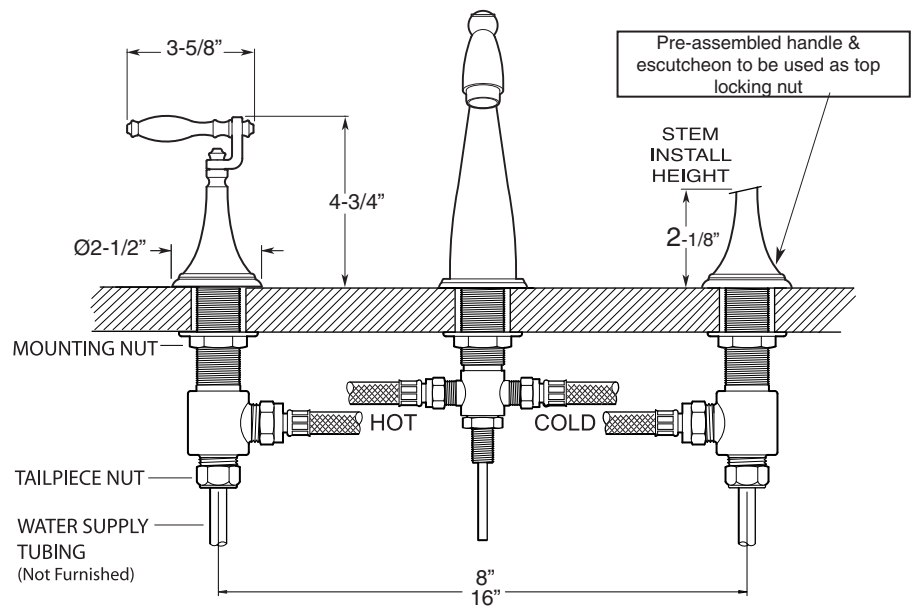

1.202008

Toronto

Widespread Lavatory Set

FEATURES:

- All brass construction. Flexible hoses designed to be installed on 8" to 16" centers. Includes pop-up style drain assembly.
- Lever style handles - factory assembled with escutcheon
- 1/4-turn ceramic disc valve cartridge.
- Available in all finishes. Warranty varies according to finish selection.
- Standard aerator is limited to 1.5 gpm.
- Certified to meet and exceed the following codes and standards:
ASME A112.18.1-2005/CSAB 125.1-2005

NOTE: Spout and valves install through 1-1/4" diameter holes

Note: Measurements are subject to change or cancellation. No responsibility is assumed for use of superseded or voided pages.

Parts List
Series 200
Toronto
Widespread Lavatory Set