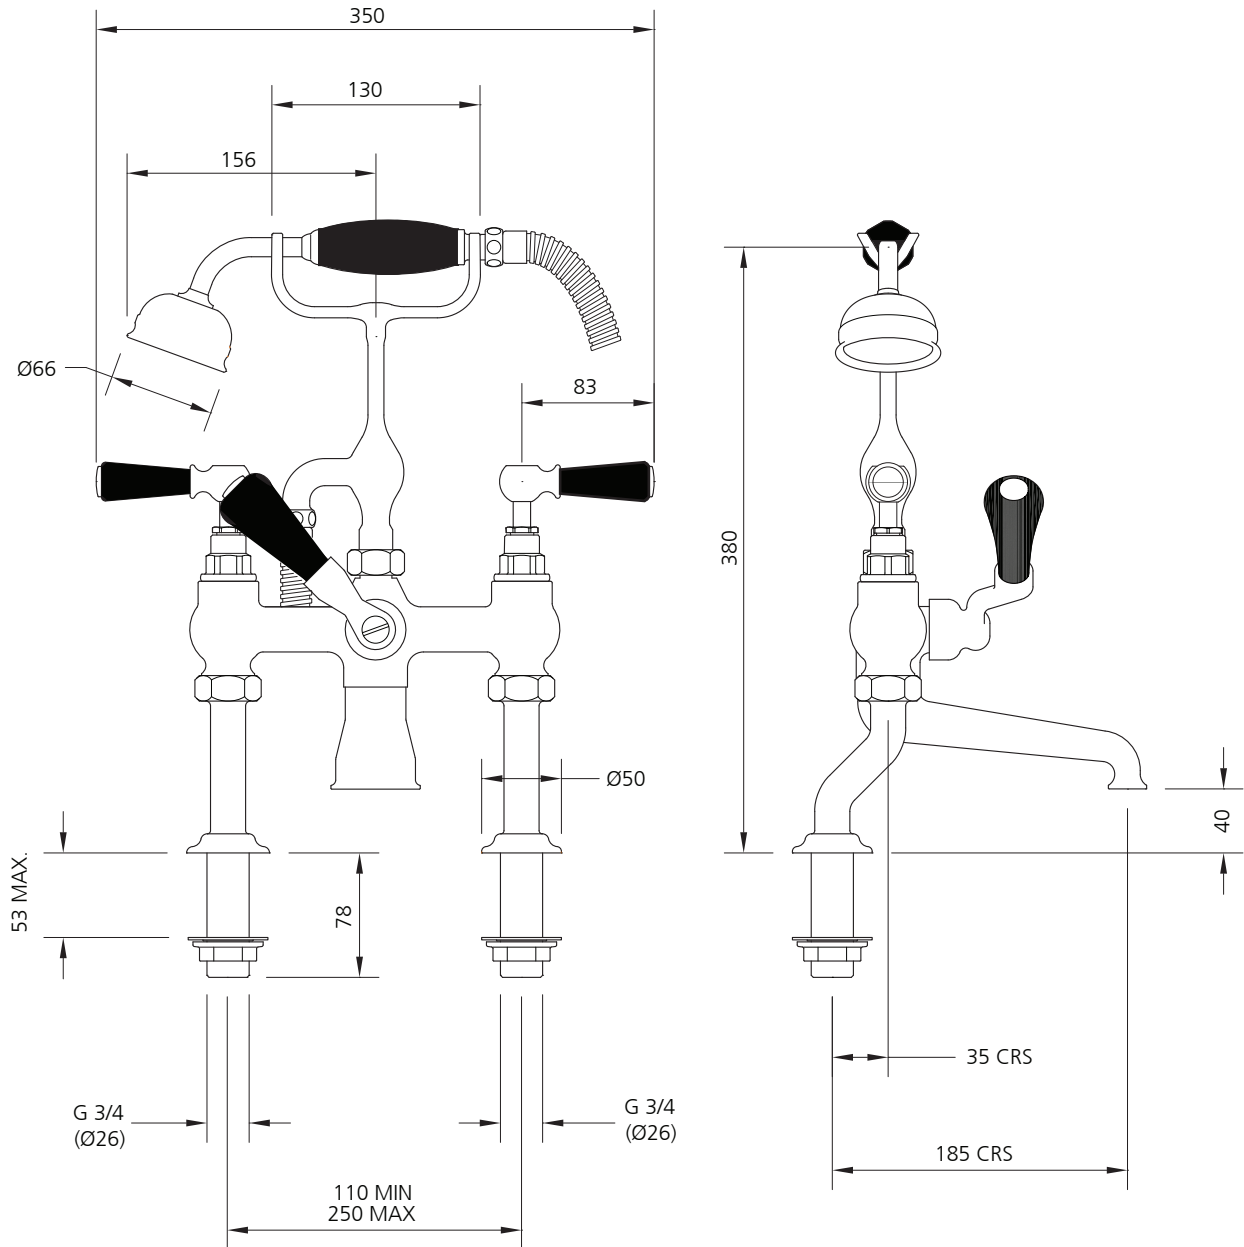

## BL-1100

CLASSIC DECK MOUNTED BATH SHOWER MIXER (3/4")  
WITH BLACK LEVERS

### DIMENSIONAL DATA SHEET

DATE: 17 May 2010

ISSUE: 020 A

©COPYRIGHT 2010. CHRISTO LEFROY BROOKS. ALL RIGHTS RESERVED.

DIMENSIONS IN MILLIMETRES

WHILST EVERY EFFORT IS MADE TO ENSURE THE ACCURACY OF THESE DATA SHEETS THEY ARE SUBJECT TO CHANGE WITHOUT NOTICE AS PART OF THE COMPANY'S PRODUCT DEVELOPMENT PROCESS