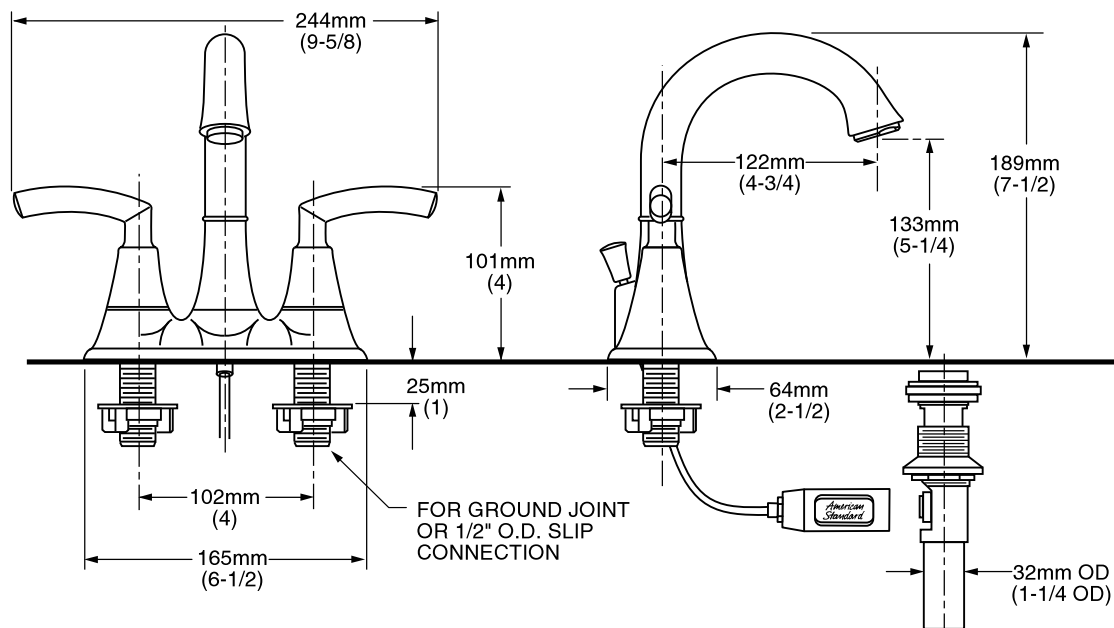

MODEL NUMBER:

- ☐ **7038.201 Tropic 2 Handle Centerset**
Metal Speed Connect® pop-up drain.
Metal Lever handles.

GENERAL DESCRIPTION:

Durable cast brass spout and metal lever handles. Cast brass waterway with one-half inch male inlet shanks and brass coupling nuts. 1/4 turn washerless ceramic disc valve cartridges. 20 inch (500mm) long flexible stainless steel drain cable is pre-assembled to faucet body. Metal Speed Connect® drain body with 1-1/4" (32mm) tail piece. 1.5 gpm/5.7L/min. maximum flow rate.

PRODUCT FEATURES:

Cast Brass Spout and Waterway: Durable. Ideal for prolonged contact with water.

Ceramic Disc Valve Cartridges: Assure a lifetime of smooth handle operation and drip-free performance.

Low Lead: Meets NSF Standard 61/Section 9 & Prop 65 lead requirements.

Exclusive Speed Connect Metal Drain:

- Fewer Parts - installs in less time.
- No adjustments required - seals the first time, every time.
- Flexible stainless steel cable - installs effortlessly in tight spaces.

Simple Installation: Fast and easy one person installation. Faucet drops in from top. Quick spin nuts secure faucet in place.

SUGGESTED SPECIFICATION:

4" centerset lavatory faucet shall feature a cast brass spout and waterway with 1/2" male inlet shanks. Shall feature 1/4 turn washerless ceramic disc valve cartridges. Shall also feature a metal drain body with stainless steel cable actuation. Fitting shall be American Standard Model # 7038.201._____.