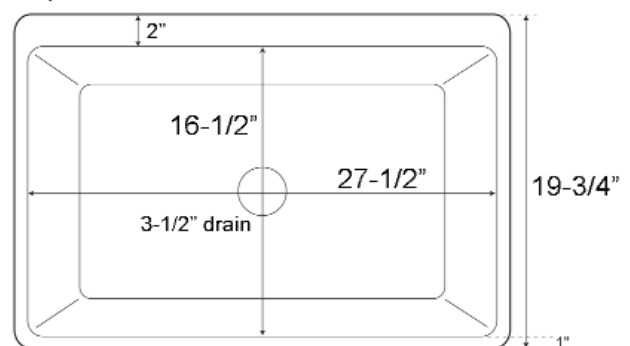

**30" GANNON SINGLE  
BOWL FARMER SINK**

Cat. No  
FSSB1000

W: 29 1/2"  
D: 19 3/4"  
H: 10"

**\*Please do NOT cut hole without  
template or actual product.**

**Interior Dimensions:**

Basin Interior: 27 1/2" W x 16 1/2" D  
Basin Depth: 9"

**Colors**

**WH** White  
**BQ** Bisque

Front

Top

Dimensions of fixture are nominal and may vary within the range of tolerances established by ANSI Standard A112.19.2. Dimensions and specifications subject to change without notice.