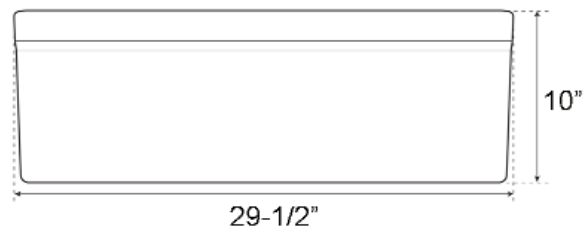

**30" GANNON SINGLE  
BOWL FARMER SINK**

Cat. No  
FSSB1000

W: 29 1/2"  
D: 19 3/4"  
H: 10"

**\*Please do NOT cut hole without  
template or actual product.**

**Interior Dimensions:**

Basin Interior: 27 1/2" W x 16 1/2" D  
Basin Depth: 9"

**Colors**

**WH** White  
**BQ** Bisque

Front

Top

Dimensions of fixture are nominal and may vary within the range of tolerances established by ANSI Standard A112.19.2. Dimensions and specifications subject to change without notice.