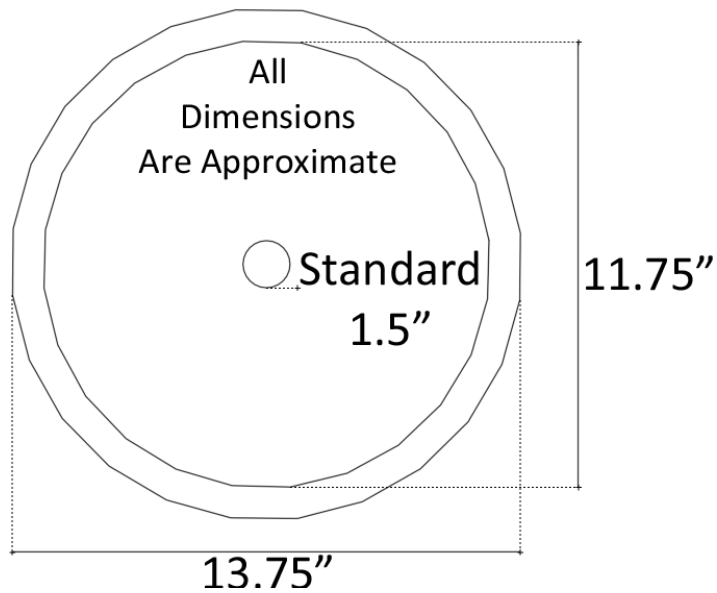

Available Drains:

D004	Grid Strainer
D005	Lift and Turn
D006	Pop-up w/ horizontal lift rod
D101 - D604	Decorative Drain

DIMENSIONS WILL VARY. DO NOT use this sheet as a guide for countertop cuts.