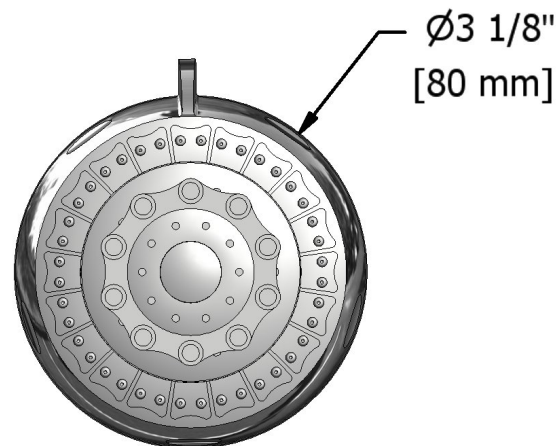

Sizes, models and finishes may differ from thoses presented.

Warranty

The Riobel inc. product carries a limited LIFETIME warranty on the finish Chrome, Gold (PVD), Brushed nickel (PVD), Night brushed (PVD), Polished nickel (PVD) and all working parts and is guaranteed from the initial date of purchase against all manufacturing defects. Other finished 1 year.

Customer Service

Ontario, West Canada : 888-287-5354 Quebec, Maritimes, United States : 866-473-8442

2014.05.07