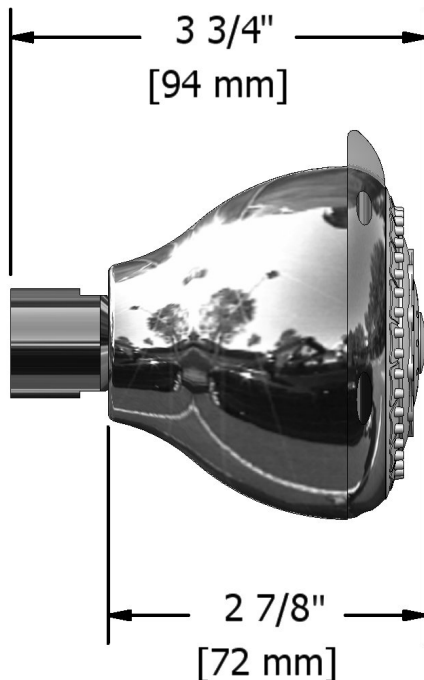

Sizes, models and finishes may differ from thoses presented.

Warranty

The Riobel inc. product carries a limited LIFETIME warranty on the finish Chrome, Gold (PVD), Brushed nickel (PVD), Night brushed (PVD), Polished nickel (PVD) and all working parts and is guaranteed from the initial date of purchase against all manufacturing defects. Other finished 1 year.

Customer Service

Ontario, West Canada : 888-287-5354 Quebec, Maritimes, United States : 866-473-8442

2014.05.07