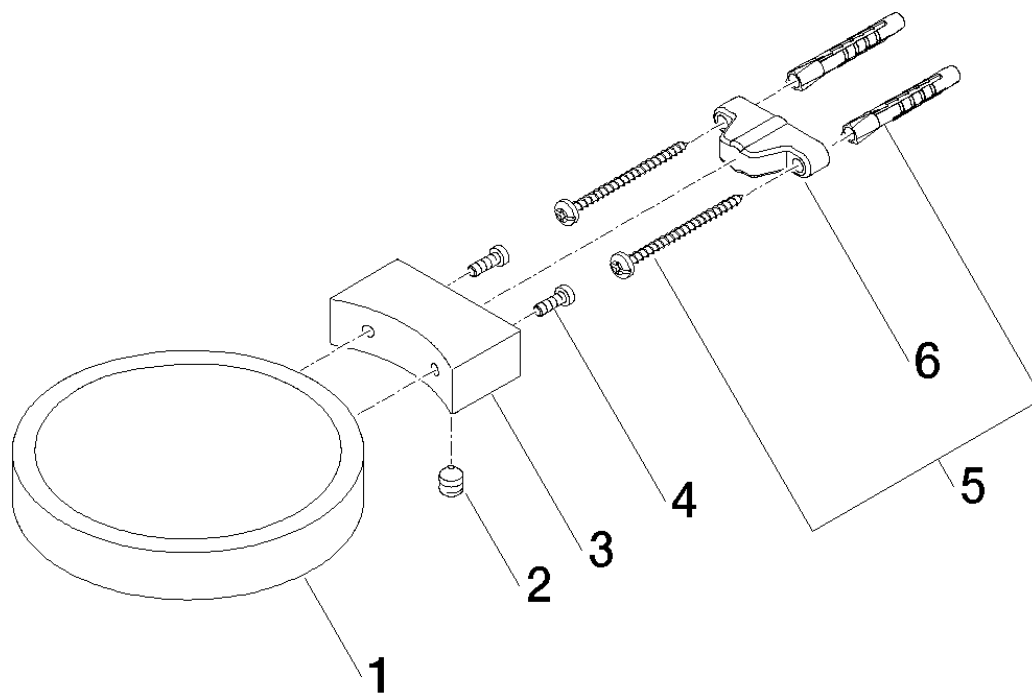

### Product specifications

- Diameter 4 3/4"
- Height 3/4"
- 5 3/4" projection

**Exploded assembly drawing**

**Order quantity**

<b>No.</b>	<b>Article number</b>	<b>Name</b>	<b>Installation quantity</b>
1	081797570ff	dish	1
2	09311100290	pin	1
3	081730502ff	holder	1
4	09303008090	screw	2
5	0530310250090	fixing set	1
6	09172003090	holder	1