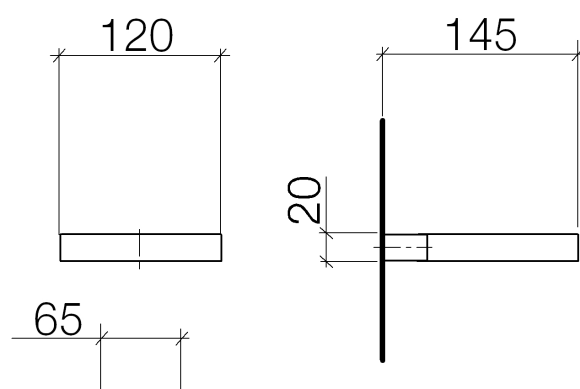

### Product specifications

- Diameter 4 3/4"
- Height 3/4"
- 5 3/4" projection

**Exploded assembly drawing**

**Order quantity**

<b>No.</b>	<b>Article number</b>	<b>Name</b>	<b>Installation quantity</b>
1	081797570ff	dish	1
2	09311100290	pin	1
3	081730502ff	holder	1
4	09303008090	screw	2
5	0530310250090	fixing set	1
6	09172003090	holder	1