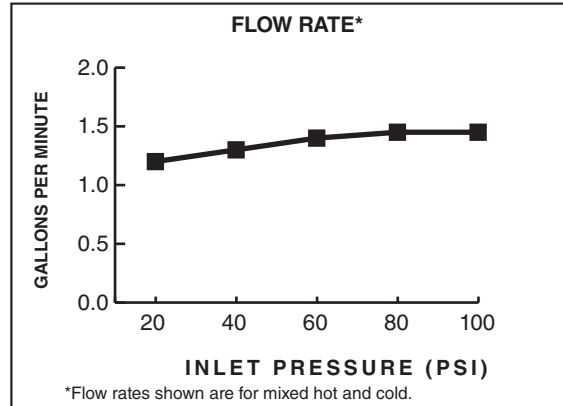

CODES AND STANDARDS

These products meet or exceed the following codes and standards:

- ASME A112.18.1
- CSA B 125
- NSF 61/Section 9 and Annex G

	Product Number	Description		Finish Options		
				Polished Chrome	PVD Polished Brass	PVD Satin Nickel
				002	099	295
	7411.712	Hampton 2 Handle Centerset with Metal Speed Connect® Pop-up drain. Porcelain Lever handles.			N/A	
	7411.732	Hampton 2 Handle Centerset with Metal Speed Connect Pop-up drain. Metal Lever handles.				

N/A = NOT AVAILABLE

Meets the American Disabilities Act Guidelines and **ANSI A117.1** Requirements for the physically challenged.

AERATOR MODIFICATIONS***	Parts Suffix**
0.5gpm (1.9Lpm) PCA* Spray	__F05
1.0gpm (3.8Lpm) PCA Aerator	__F10

*PCA — Pressure Compensating
To modify a product, add suffix after the 4th digit (ex. 2064F05**101.002)
***Modified product models are **NOT** WaterSense certified.

AVAILABLE MODIFICATIONS***	Part Suffix**
Less Pop-Up Drain; Less Hole	__LDH
Indexed Installed (Red & Blue) Handles	__RB