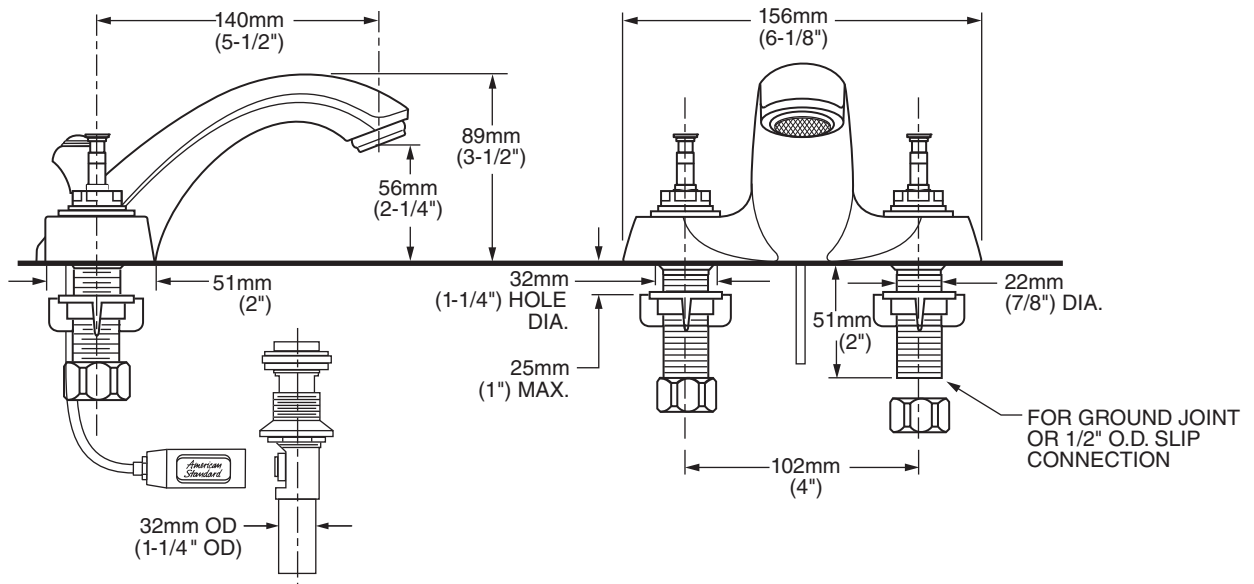

7411.712 Shown

**MODEL NUMBER:**

- 7411.712 Hampton 2 Handle Centerset**   
Metal Speed Connect® Pop-up drain.  
Porcelain Lever handles.
- 7411.732 Hampton 2 Handle Centerset**   
Metal Speed Connect Pop-up drain.  
Metal Lever handles.

**GENERAL DESCRIPTION:**

Durable cast brass construction throughout. 1/4 turn washerless ceramic disc valve cartridges - reversible for use with either lever or cross handles. 20 inch (500mm) long flexible stainless steel drain cable is pre-assembled to faucet body. Metal Speed Connect® drain body with 1-1/4 inch (32mm) tail piece. 1.5 gpm/5.7L/min. maximum flow rate.

**SUGGESTED SPECIFICATION:**

4" centerset lavatory faucet shall feature cast brass construction. Shall also feature 1/4 turn washerless ceramic disc valve cartridges that are reversible for use with cross or lever handles. Shall also feature a metal drain body with stainless steel cable actuation. Fitting shall be American Standard Model # 7411.\_\_\_\_.

**CODES AND STANDARDS**

These products meet or exceed the following codes and standards:

- ASME A112.18.1
- CSA B 125
- NSF 61/Section 9 and Annex G

	Product Number	Description		Finish Options		
				Polished Chrome	PVD Polished Brass	PVD Satin Nickel
				002	099	295
	7411.712	Hampton 2 Handle Centerset with Metal Speed Connect® Pop-up drain. Porcelain Lever handles.			N/A	
	7411.732	Hampton 2 Handle Centerset with Metal Speed Connect Pop-up drain. Metal Lever handles.				