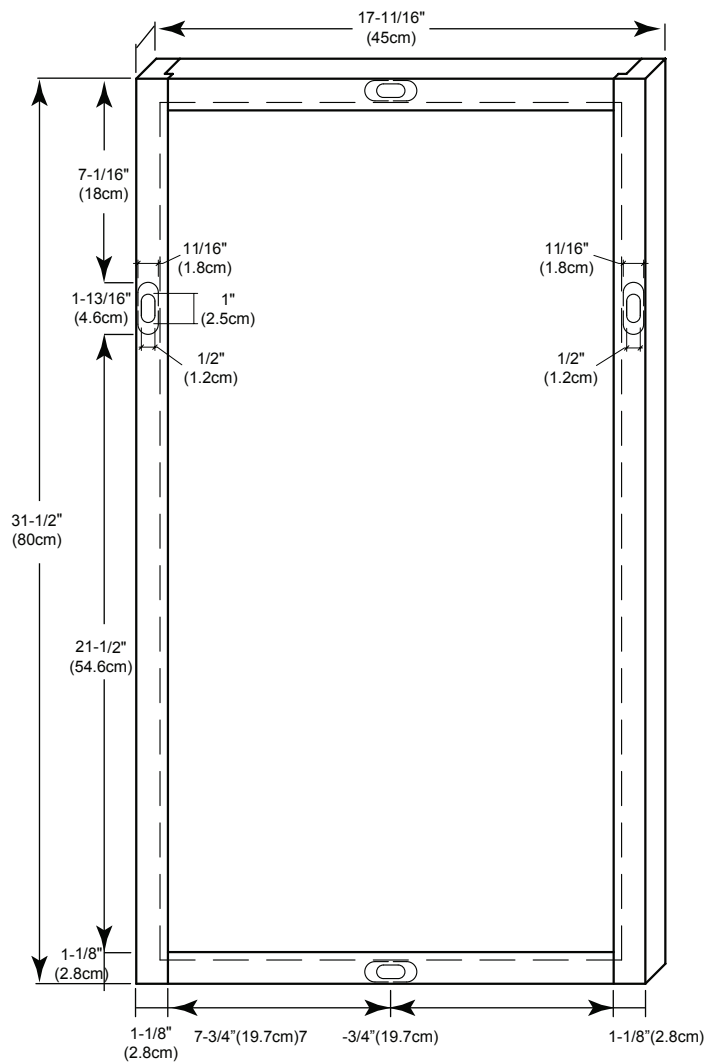

MODEL: 600118-COLOR

ACCESSORIES

Solid wood frame

All Ronbow cabinets are made of solid hardwood or hardwood plywood and meet strict CARB Standards. No particle Board or Micro-Density Fiberboard (MDF) are used.

Available finishes:

BLACK B02

VINTAGE WALNUT F07

CINNAMON F08

DARK CHERRY H01

BACK

Wood Frame Thickness = 1"