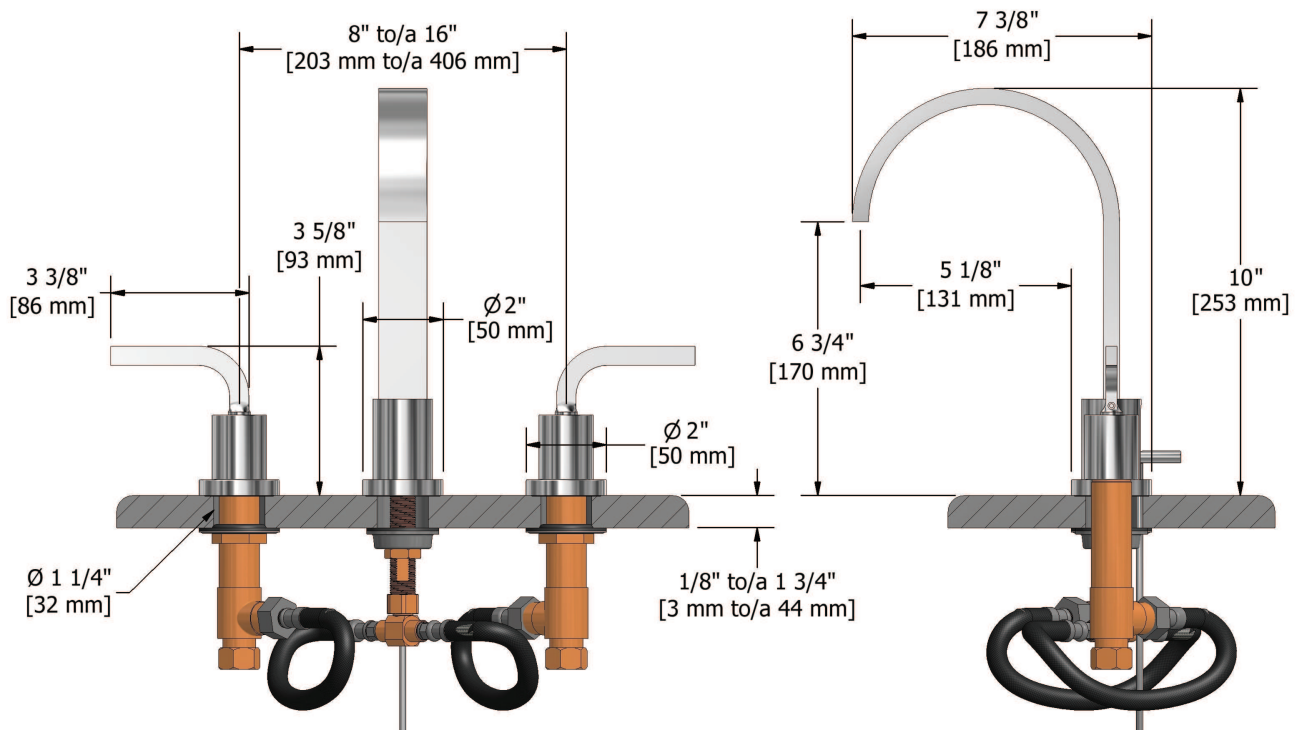

Sizes, models and finishes may differ from those presented.

Warranty

The Riobel inc. product carries a limited LIFETIME warranty on the finish Chrome, Gold (PVD), Brushed nickel (PVD), Night brushed (PVD), Polished nickel (PVD) and all working parts and is guaranteed from the initial date of purchase against all manufacturing defects. Other finished 1 year.

Customer Service

Ontario, West Canada : 888-287-5354 Quebec, Maritimes, United States : 866-473-8442

2014.04.25