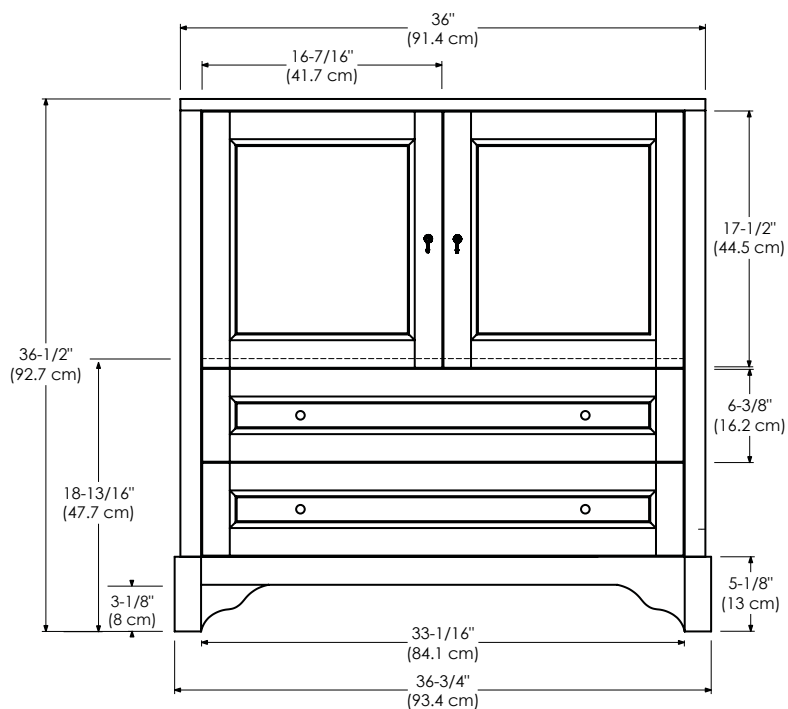

- Soft Close Wood doors
- Soft Close and Full Extension drawers with Dovetail Construction
- Under mount glides
- 36-1/2" Convenient Height cabinet
- Matching Finish throughout the Interior
- Extend Design with Optional 12" Drawer Bridge
- Optional Drawer Organizer
- Matching Mirror and Medicine Cabinet

TOP VIEW

FRONT VIEW

SIDE VIEW