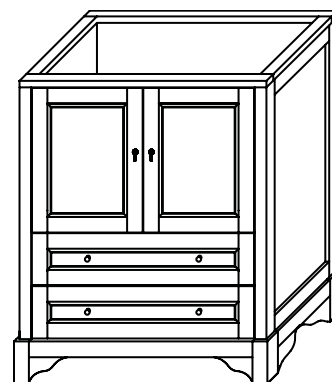

- Soft Close Wood doors
- Soft Close and Full Extension drawers with Dovetail Construction
- Under mount glides
- 36-1/2" Convenient Height cabinet
- Matching Finish throughout the Interior
- Extend Design with Optional 12" Drawer Bridge
- Optional Drawer Organizer
- Matching Mirror and Medicine Cabinet

TOP VIEW

FRONT VIEW

SIDE VIEW