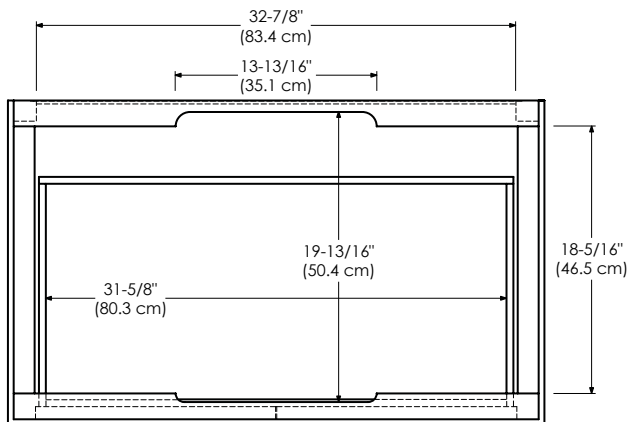

- Soft Close Wood doors
- Soft Close and Full Extension drawers with Dovetail Construction
- Under mount glides
- 36-1/2" Convenient Height cabinet
- Matching Finish throughout the Interior
- Extend Design with Optional 12" Drawer Bridge
- Optional Drawer Organizer
- Matching Mirror and Medicine Cabinet

TOP VIEW

FRONT VIEW

SIDE VIEW