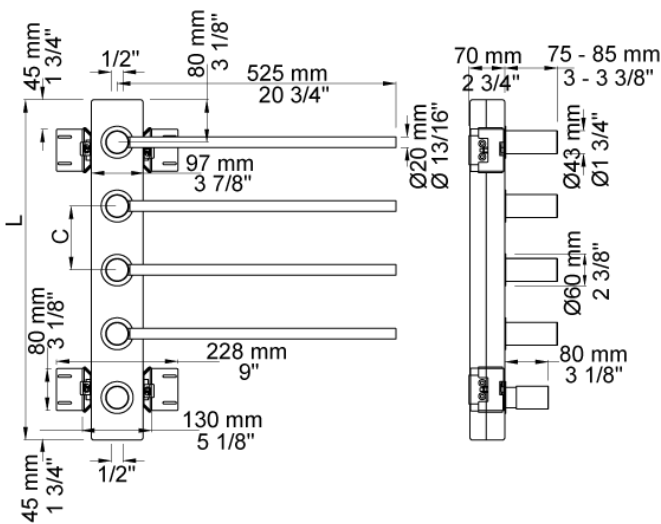

Date:

Client:

Project:

VOLA product: T39W

T39W

VOLA built-in modular heated towel rail for individual design solutions.

A modular system of bars to be positioned according to customer requirements. Height between 500 and 2100 mm.

Individual number of bars with center distance between 100 and 300 mm.

With thermostatic return temperature limiter.

For central heating installations.

1/2" connections.

Available in colours

- Color 02, Grey
- Color 04, Light blue
- Color 05, Orange
- Color 06, Light green
- Color 08, Yellow
- Color 09, Dark grey
- Color 12, Mocca
- Color 14, Bright red
- Color 15, Dark blue
- Color 16, Polished chrome
- Color 17, Gloss black
- Color 18, White
- Color 19, Natural brass
- Color 20, Brushed chrome
- Color 21, Carmine red
- Color 25, Pink
- Color 27, Matt black
- Color 40, Brushed stainless steel