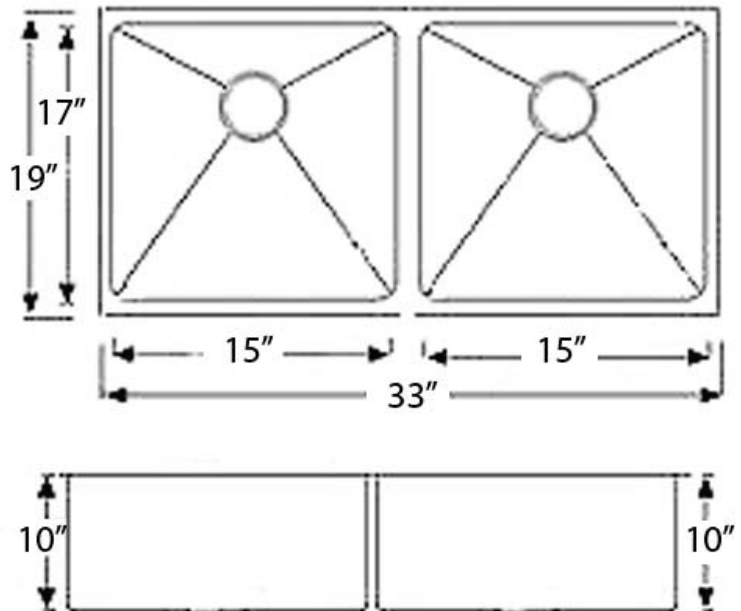

Dimensions of fixture are nominal and may vary within the range of tolerances established by ANSI Standard A112.19.2. Dimensions and specifications subject to change without notice.