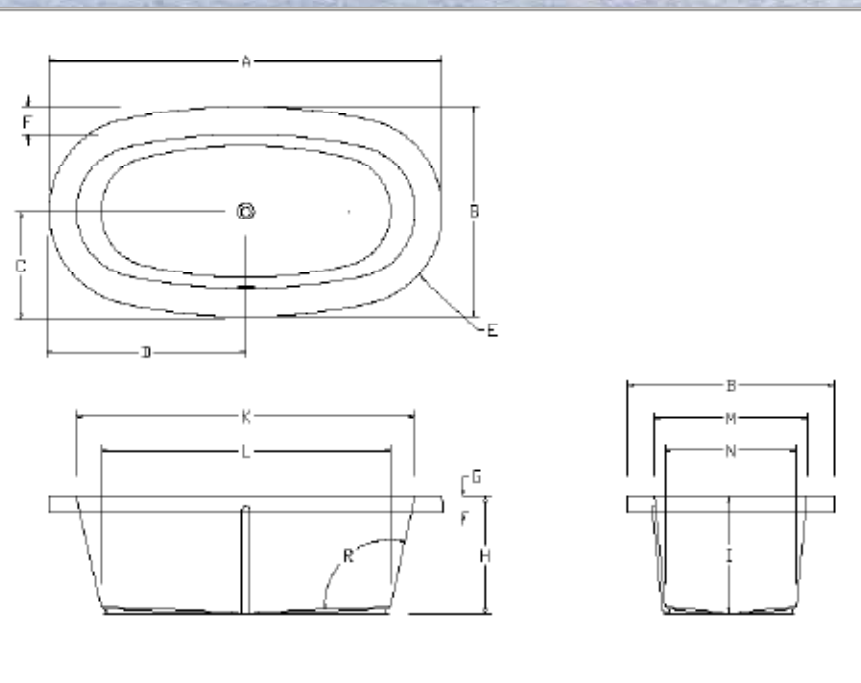

### Framing Dimension

*Disclaimer: Certain options or altering the pump/blower location may cause the pump/blower to extend beyond the tub decking.  
 For cutout dimensions wait for unit to arrive.  
 All specifications subject to change without notice.*

Tub Opening Dimension		
(L)ength	(W)idth	(H)eighth
70"	36"	20 3/4"

Model	AC	A	B	C	D	E
7238	√	72"	38"	19 1/2"	36 1/2"	17 1/2"
		F	G	H	I	J
		5"	N/A	25"	21"	1"
		L	M	N	O	P
		53"	28"	24"	73"	4 1/2"
		R	S	T		
		105°	6-8"	22 1/2"		
Water Capacity (empty)			Water Capacity (w/bather)			
89 gal.			74 gal.			