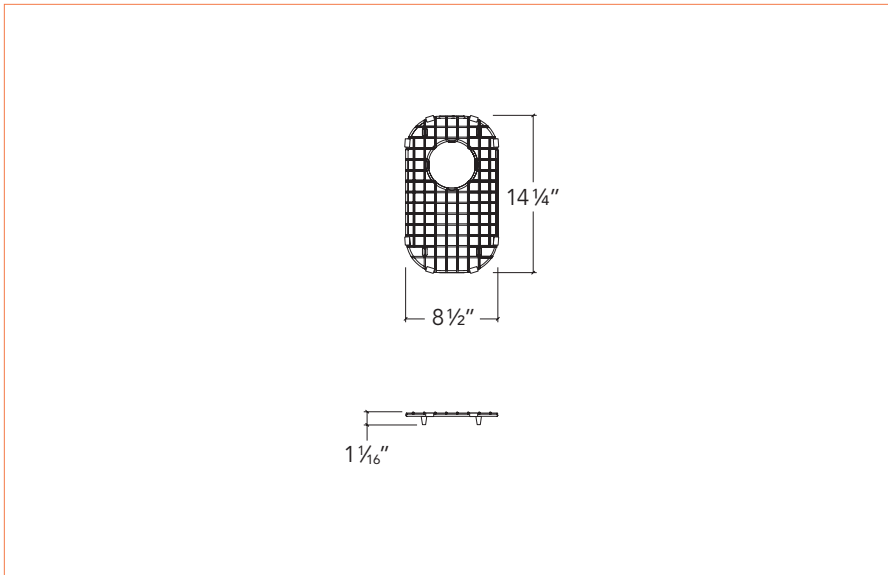

PRO INOX

E-G

Grid
for embossed kitchen sink

IE-G-1016

Installation

N/A

Bowl

10" × 16"

Overall

8 1/2" × 14 1/4" × 1 1/16"

Cabinet

N/A

Drain

Ø 3 1/2"

Packaging

8 1/2" × 14 1/2"

4 lbs

Features and earnings

- 304 electro polished stainless steel
- Silicone legs prevent the grid from sliding around
- Prevents dishes and silverware from striking the bottom of the sink
- Lets water drain away from items placed in the sink
- Provides a flat, stable surface to place things on