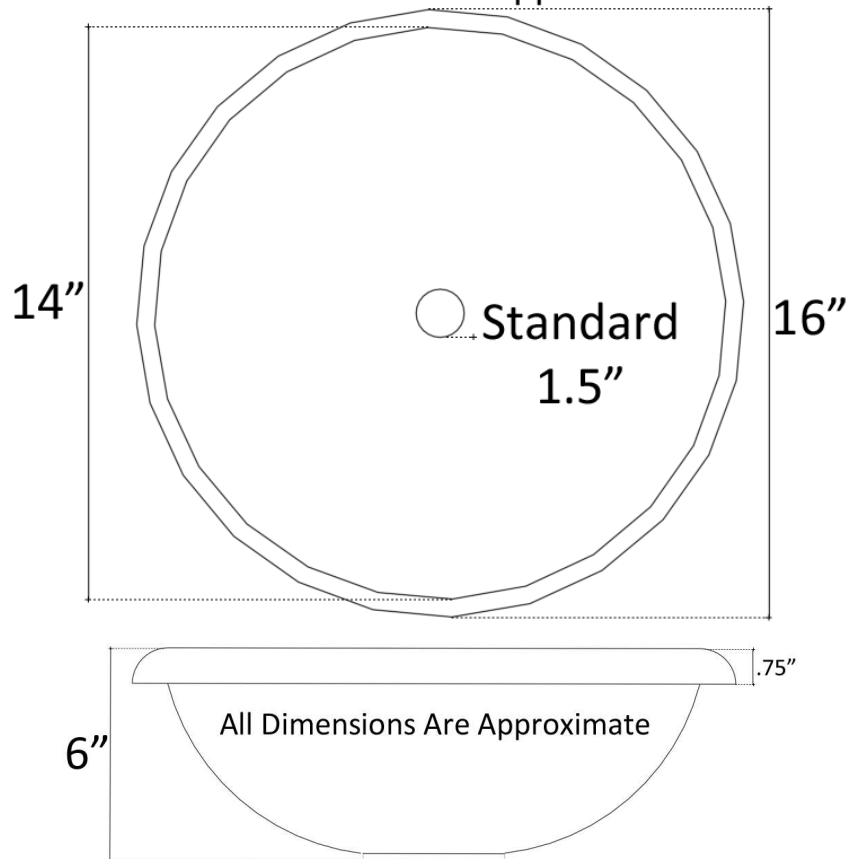

Description:

- Vessel Mount or Drop-In
- Cast Bronze

Available Finishes:

AB	Antique Bronze - Finished with a Black/Brown patina and coated with a paste wax - Has a living finish
WB	White Bronze - Not Plated in Nickel but has appearance of Brushed/ Satin Nickel
PW	Pewter

Available Drains:

D004	Grid Strainer
D005	Lift and Turn
D006	Pop-up w/ horizontal lift rod
D101 - D604	Decorative Drain

All Dimensions Are Approximate

DIMENSIONS WILL VARY. DO NOT use this sheet as a guide for countertop cuts.