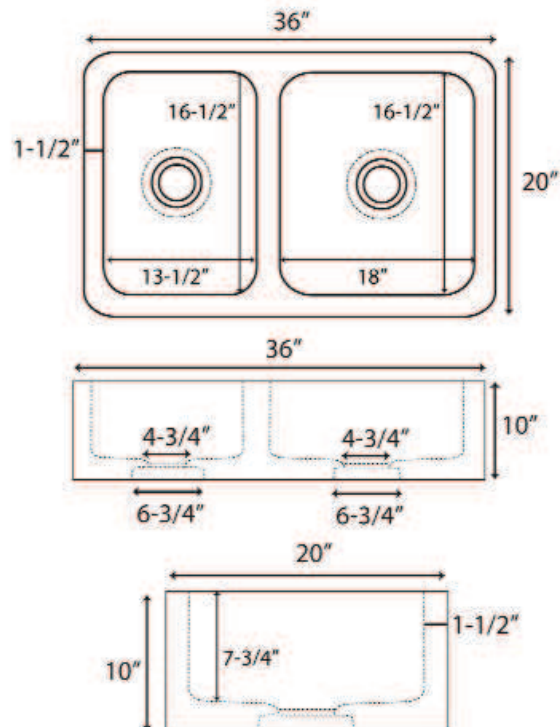

**36" AUBREY DOUBLE
BOWL FARMER SINK**

Cat. No
FSGDB4502

W: 36"
D: 20"
H: 10"

***Please do NOT cut hole without
template or actual product.**

Interior Dimensions:

Large

Basin Interior: 18" W x 16-1/2" D
Basin Depth: 7-3/4"

Small

Basin Interior: 13-1/2" W x 16-1/2" D
Basin Depth: 7-3/4"

Features:

- ▶ Crafted from natural, hand-carved granite
- ▶ Easy to clean
- ▶ Each individual stone sink is unique and varies
- ▶ Standard 3-1/2" drain opening fits most drains and disposals
- ▶ We recommend sealing with StoneTech sealer before use
- ▶ Optional support bars sold separately
- ▶ Sink bowls can be reversed
- ▶ No faucet holes
- ▶ 60/40 offset
- ▶ Available in 2 finishes

Finishes:

GPBG Polished Blue Gray Granite
GPBL Polished Black Granite

Dimensions of fixture are nominal and may vary slightly. Dimensions and specifications subject to change without notice.