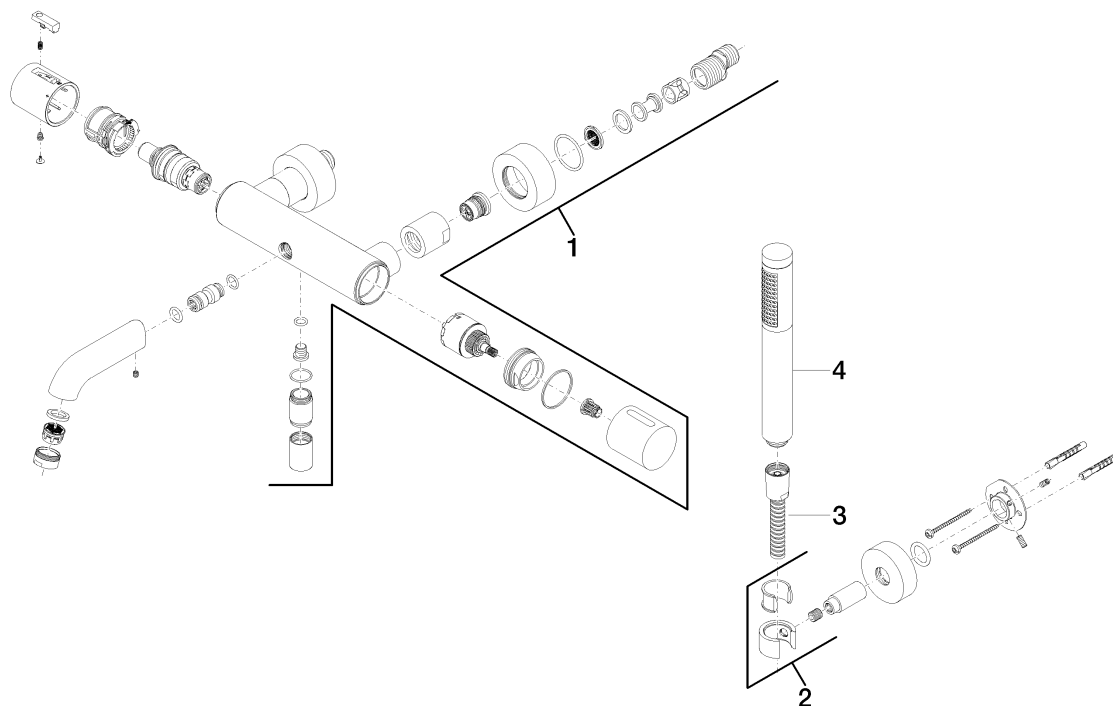

Product specifications

- **8 1/4" projection**
- M 24 x 1 aerator – male thread
- Backflow preventer and filters included
- 3/8" shower outlet
- 1/2" thermostat cartridge
- Diverter cartridge with ceramic discs for volume control
- Manual diverter
- Hand shower with descaling system and back flow preventer
- 3/8" x 1/2" x 49 1/4" shower hose with rotating hose connector
- Showerhead holder flange \varnothing 2 1/4"
- Flanges \varnothing 2 3/8"
- Center to center 5 7/8"
- Required adaptors (2 x 35 080 970-90 0010) to be ordered separately
- Volume control handle

- Hand shower water flow rate limited to max. 2.38 gpm
Internal backflow preventer.

Surfaces

- chrome 34233979-00
- chrome 34233979-00
- matt platinum 34233979-06
- matt platinum 34233979-06

Exploded assembly drawing

Order quantity

No.	Article number	Name	Installation quantity
1	34200979ff	fitting	1
2	28050920ff	holder	1
3	093002072ff	hose	1
4	28010979ff	shower	1