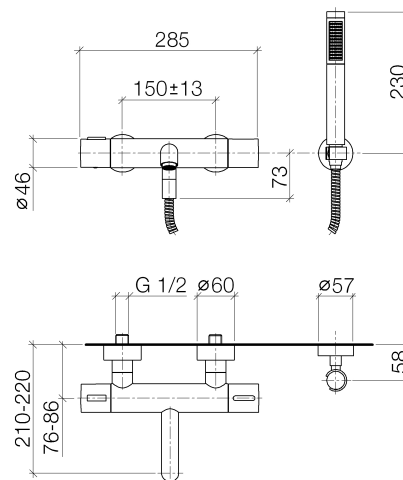

Product specifications

- **8 1/4" projection**
- M 24 x 1 aerator – male thread
- Backflow preventer and filters included
- 3/8" shower outlet
- 1/2" thermostat cartridge
- Diverter cartridge with ceramic discs for volume control
- Manual diverter
- Hand shower with descaling system and back flow preventer
- 3/8" x 1/2" x 49 1/4" shower hose with rotating hose connector
- Showerhead holder flange \varnothing 2 1/4"
- Flanges \varnothing 2 3/8"
- Center to center 5 7/8"
- Required adaptors (2 x 35 080 970-90 0010) to be ordered separately
- Volume control handle

- Hand shower water flow rate limited to max. 2.38 gpm
Internal backflow preventer.

Surfaces

- chrome 34233979-00
- chrome 34233979-00
- matt platinum 34233979-06
- matt platinum 34233979-06

Exploded assembly drawing

Order quantity

No.	Article number	Name	Installation quantity
1	34200979ff	fitting	1
2	28050920ff	holder	1
3	093002072ff	hose	1
4	28010979ff	shower	1