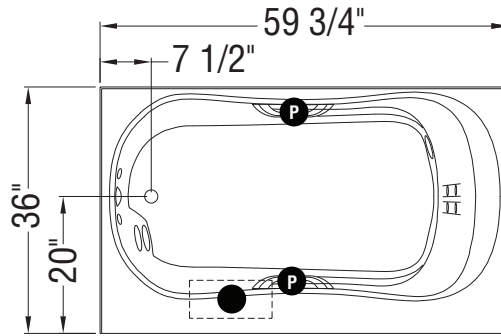

TRUE WHIRLPOOL
SYSTEM

AEROEFFECT
AIR SYSTEM

- : Indicates pump or blower positioning
- P : Indicates optional grab bars positioning
- (○) : Indicates True Whirlpool jets positioning
- (•) : Indicates Aeroeffect airjets positioning