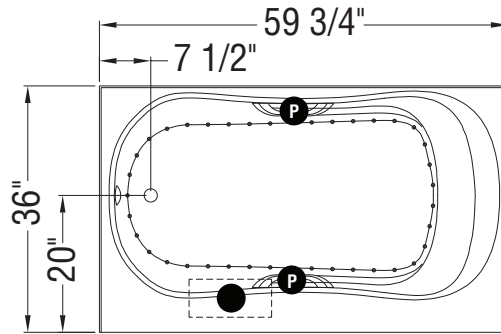

TRUE WHIRLPOOL
SYSTEM

AEROEFFECT
AIR SYSTEM

- : Indicates pump or blower positioning
- P : Indicates optional grab bars positioning
- (○) : Indicates True Whirlpool jets positioning
- (•) : Indicates Aeroeffect airjets positioning