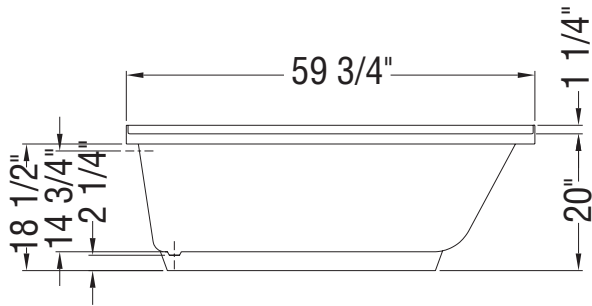

TRUE WHIRLPOOL
SYSTEM

AEROEFFECT
AIR SYSTEM

- : Indicates pump or blower positioning
- P : Indicates optional grab bars positioning
- (○) : Indicates True Whirlpool jets positioning
- (•) : Indicates Aeroeffect airjets positioning