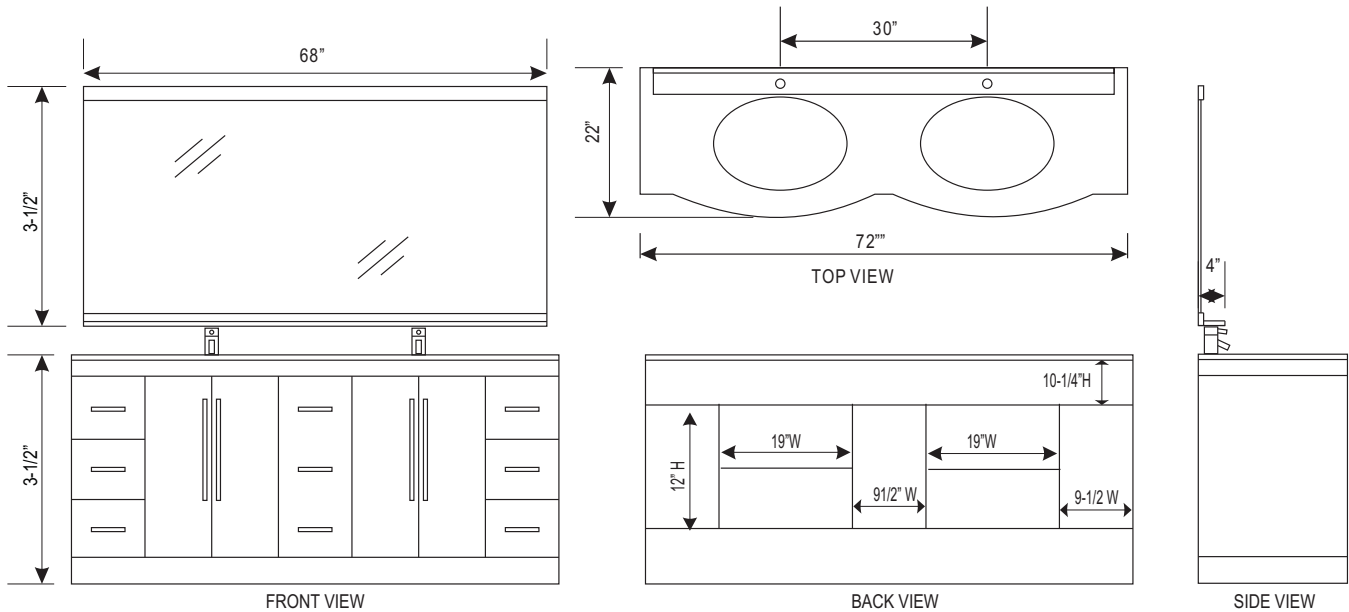

DEC023-TTP Jade 72" Double Sink Vanity Set (Faucets not included)

Design Element
Bath Furniture

The Jade Collection

The 72" Jade double vanity is beautifully constructed of solid oak wood. The marble counter tops classic beauty and contemporary cabinetry bring a sophisticated and elegant to any bathroom. Seated at the base of the double sinks are chrome finished pop up drains designed for easy one touch draining. A large mirror with accented espresso shelf and border is included. This sleek designed vanity has ample storage which includes nine drawers and two large double door cabinets accented with satin nickel hardware.

Jade 72" Double Sink Vanity Set

DEC023-TTP Product Features

- Solid Hardwood Construction
- Espresso finish
- Crema Marfil Marble counter top
- Two chrome pop up drains
- Large mirror with accented espresso shelf and border
- Nine large drawers with two large double door cabinets
- Satin nickel finish hardware
- Specs: 34" H x 72" W x 22" D

The Jade Collection

Jade 48" Single Sink Vanity Set
 Jade 48" Single Sink Vanity Set
 Jade 72" Double Sink Vanity Set
 Jade 72" Double Sink Vanity Set

DEC024-GTP
 DEC024-TTP
 DEC023-GTP
 DEC023-TTP

Design Element
 Bath Furniture