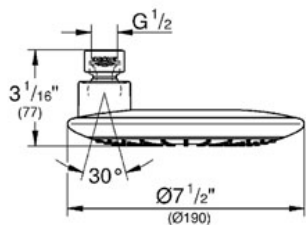

Product Description:

Head shower 1 spray

Standard Specification:

- GROHE StarLight® finish
- GROHE DreamSpray® perfect spray pattern
- GROHE EcoJoy® technology for less water and perfect flow
- SpeedClean anti-lime system
- Rain spray
- Rotating ball joint $\pm 15^\circ$
- 1/2" Connection thread
- Suitable for instantaneous heater
- Max Flow Rate 2.5 gpm at 80 psi (9.5 L/min)