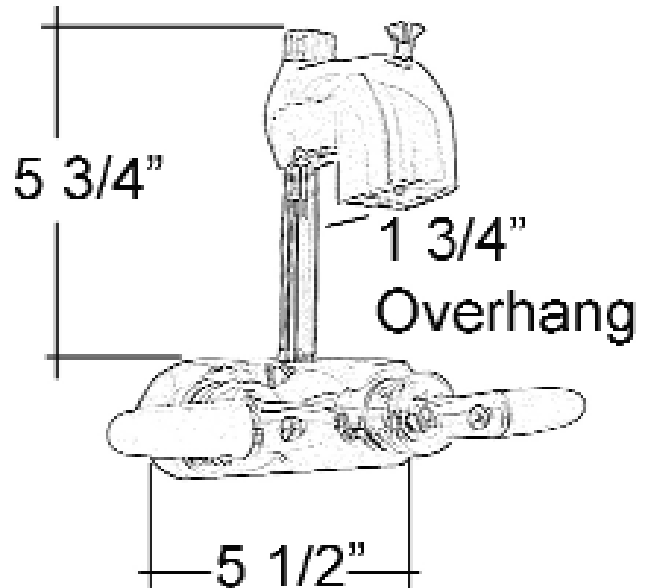

CODE RECTANGULAR SHOWER UNIT

Cat. No.
4198

Features:

- ▶ 3/4" Solid Brass Tubing
- ▶ Washerless Diverter Bathcock
- ▶ 3 3/8" Centers
- ▶ 1/4 Turn
- ▶ Includes Ceiling and Wall Support Assemblies
- ▶ Supports Adjustable by Cutting
- ▶ Code Spout
- ▶ Plastic Shower Head
- ▶ Available In 2 Finishes
- ▶ Available In 2 Sizes 48", and 54"
(#4198-48, #4198-54)

Finishes:

- CP Polished Chrome
- BP Polished Brass

L: 48"	D: 24"
L: 54"	D: 24"
Riser Height:	56"
Wall Support:	10"
Ceiling Support:	30"
Spout Over-hang:	1 3/4"
Faucet Body Width:	5 1/2"
Code Spout:	4" above handles

Dimensions are nominal and may vary. Dimensions and specifications subject to change without notice.