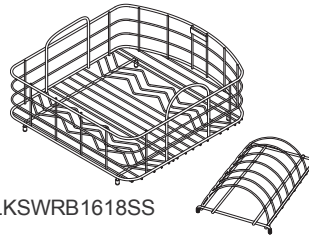

*Length is left to right. Width is front to back.

Due to the manufacturing process, the sink dimensions are approximate and may vary. No cutout templates available.

SEE OTHER SIDE FOR OPTIONAL ACCESSORIES.

**Explore Fine Fireclay Undermount Sink
Model SWU322010R**

**ELKAY[®]
SPECIFICATIONS**

OPTIONAL ACCESSORIES*

Model Number	Description	Bowl	Overall			Material/Finish
			L	W	Depth/Thickness	
LK99	Drain	—	Fits 3 1/2" (89mm) Drain Opening			Polished Stainless Steel
LKD35CW	Drain	Both	Fits 3 1/2" (89mm) Drain Opening			Polymer/Cameo White
LKS35CW	Drain	Both	Fits 3 1/2" (89mm) Drain Opening			Polymer/Cameo White
LKSWOBG1618SS	Bottom Grid	Left	15 (381mm)	16 1/8 (410mm)	1 1/4 (32mm)	Polished Stainless Steel
LKSWOBG1215SS	Bottom Grid	Right	10 7/16 (381mm)	13 5/8 (410mm)	1 1/4 (32mm)	Polished Stainless Steel
LKWEOBG1618SS	Bottom Grid	Left	15 (381mm)	16 1/8 (410mm)	1 1/4 (32mm)	Polished Stainless Steel
LKWEOBG1215SS	Bottom Grid	Right	10 7/16 (381mm)	13 5/8 (410mm)	1 1/4 (32mm)	Polished Stainless Steel
LKSWRB1618SS	Rinsing basket with dish rack	Left	15 (381mm)	16 1/8 (410mm)	7 (178mm)	Polished Stainless Steel
LKWUCSS	Utensil Caddy for rinsing basket	—	15 1/8 (384mm)	3 1/2 (89mm)	4 3/8 (111mm)	Polished Stainless Steel

LK99

LKWUCSS

LKD35CW

LKS35CW

LKSWOBG1215SS

LKSWOBG1618SS

LKSWRB1618SS

LKWEOBG1215SS