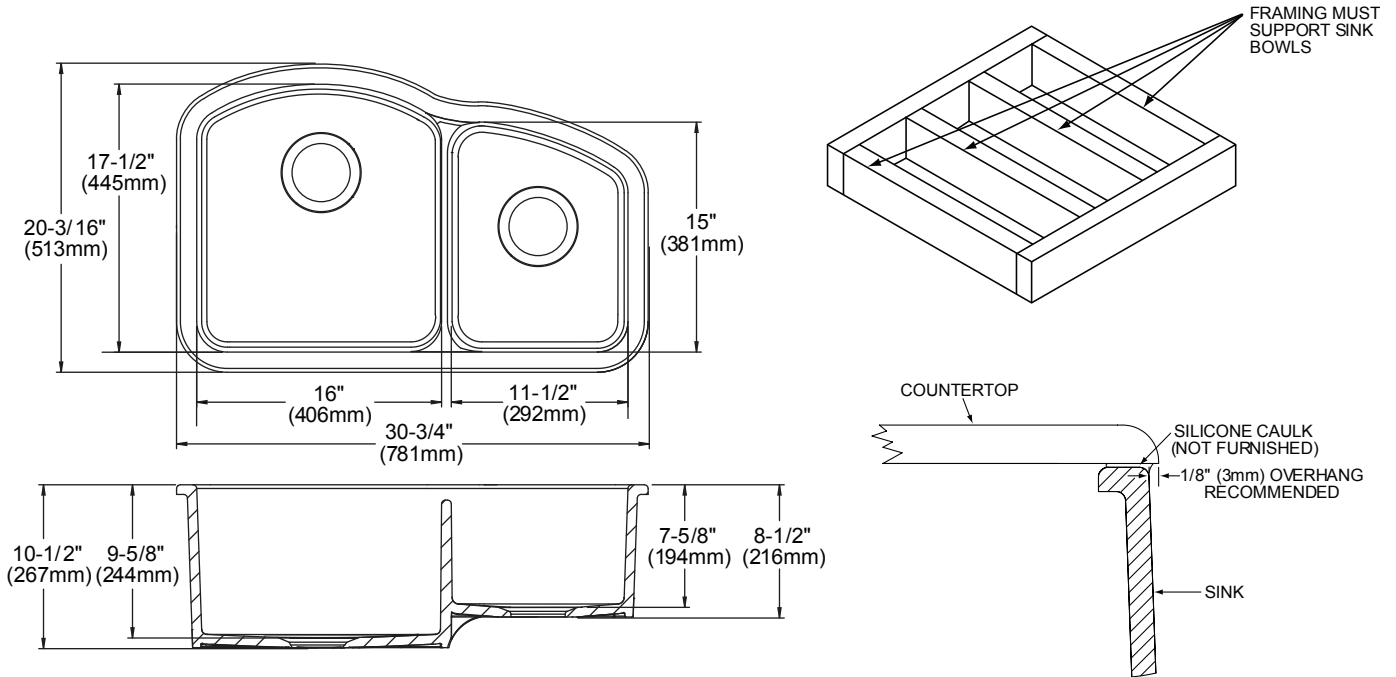

DESIGN FEATURES

Bowl Depth: 9-5/8" (244mm) and 7-5/8" (194mm).

Material: Fine fireclay with porcelain glaze. Top of rim is unglazed.

Color Options: Gloss White (WH) or Matte Terra Cotta (TC).

OTHER

Drain Opening: 3-1/2" (89mm).

Note: All Elkay undermount sinks are designed to affix to the underside of any solid surface countertop.

Installation: Support frame under sink (not furnished) is necessary.

Sink complies with ASME A112.19.2-2008/CSA B45.1-08.

Model SWU322010R

SINK DIMENSIONS*

Model Number	Overall				Inside Left Bowl			Inside Right Bowl			Drain Opening	Cutout Countertop	Minimum Cabinet Size
	L	W	D		L	W	D	L	W	D			
SWU322010R	30 ³ / ₄ (781mm)	20 ³ / ₁₆ (513mm)	10 ¹ / ₂ / (267mm)	8 ¹ / ₂ (216mm)	16 (406mm)	17 ¹ / ₂ (445mm)	9 ⁵ / ₈ (244mm)	11 ¹ / ₂ (292mm)	15 (381mm)	7 ⁵ / ₈ (194mm)	3 ¹ / ₂ (89mm)	Use sink as Template	36 (914mm)

*Length is left to right. Width is front to back.

Due to the manufacturing process, the sink dimensions are approximate and may vary. No cutout templates available.

SEE OTHER SIDE FOR OPTIONAL ACCESSORIES.