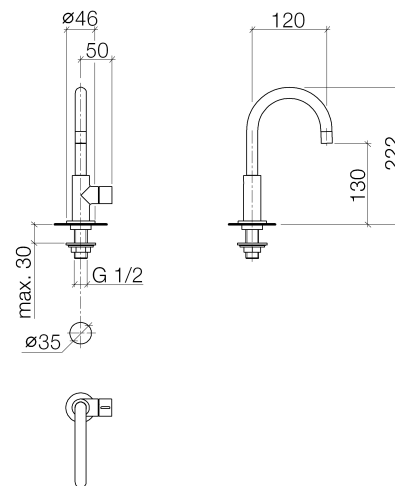

### Product specifications

- **4 3/4" projection**
- Swivel spout 360°
- M 18 x 1 aerator – female thread
- Total height 8 5/8"
- Height to aerator/spout outlet 5 1/8"
- 1/2" ceramic disc cartridge
- compression connectors
- Water flow rate limited to max. 1.5 gpm
- low lead compliant
- Flange diameter 1 3/4"

### Surfaces

- |                 |                 |
|-----------------|-----------------|
| • chrome        | 17500885-000010 |
| • chrome        | 17500885-000010 |
| • matt platinum | 17500885-060010 |
| • matt platinum | 17500885-060010 |

**Exploded assembly drawing**

**Order quantity**

<b>No.</b>	<b>Article number</b>	<b>Name</b>	<b>Installation quantity</b>
1	90282221002ff	spout	1
2	90230106702ff	aerator	1
3	09311100890	pin	1
4	9090031350090	top	1
5	092088049ff	handle	1
6	09141003190	seal	1
7	092762012ff	rosette	1
8	0423100108890	fixing set	1
9	04233004000ff	threaded connector	1