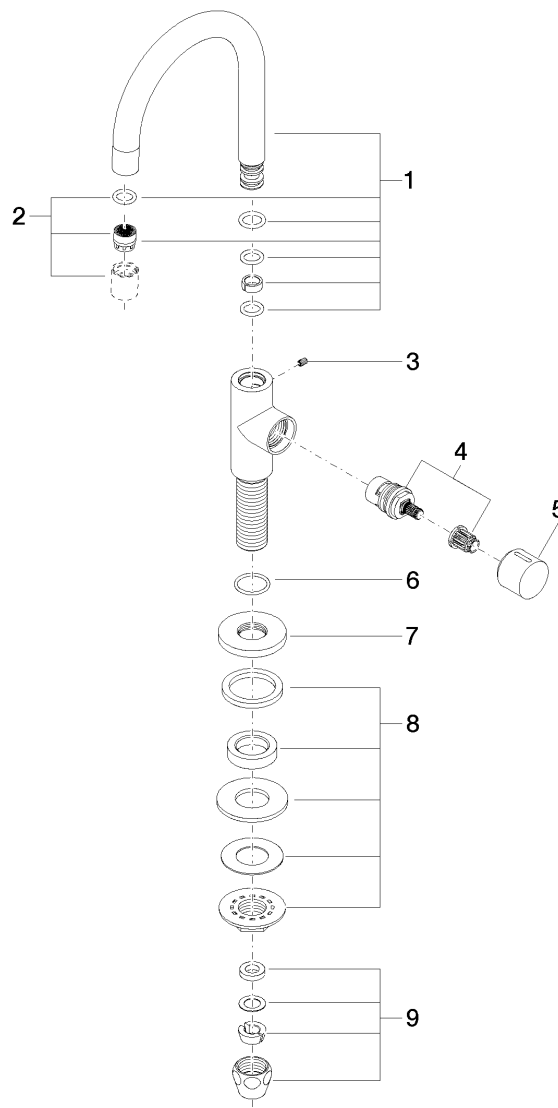

### Product specifications

- **4 3/4" projection**
- Swivel spout 360°
- M 18 x 1 aerator – female thread
- Total height 8 5/8"
- Height to aerator/spout outlet 5 1/8"
- 1/2" ceramic disc cartridge
- compression connectors
- Water flow rate limited to max. 1.5 gpm
- low lead compliant
- Flange diameter 1 3/4"

### Surfaces

- |                 |                 |
|-----------------|-----------------|
| • chrome        | 17500885-000010 |
| • chrome        | 17500885-000010 |
| • matt platinum | 17500885-060010 |
| • matt platinum | 17500885-060010 |

**Exploded assembly drawing**

**Order quantity**

<b>No.</b>	<b>Article number</b>	<b>Name</b>	<b>Installation quantity</b>
1	90282221002ff	spout	1
2	90230106702ff	aerator	1
3	09311100890	pin	1
4	9090031350090	top	1
5	092088049ff	handle	1
6	09141003190	seal	1
7	092762012ff	rosette	1
8	0423100108890	fixing set	1
9	04233004000ff	threaded connector	1