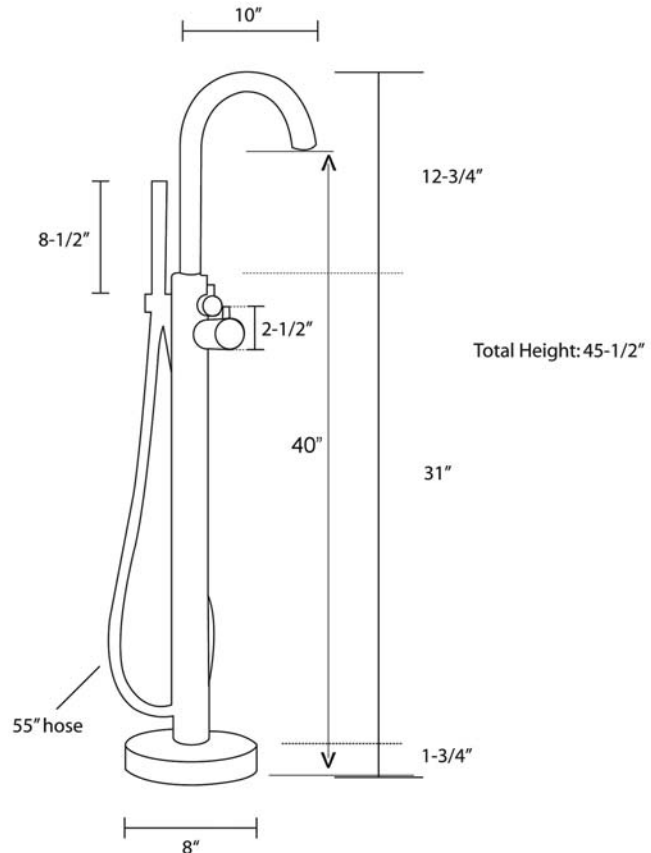

FREESTANDING TUB FILLER WITH HAND SHOWER

Cat. No.
7901

Features:

- ▶ Gooseneck swivel spout
- ▶ Flow rate 6 GPM
- ▶ Includes flexible supplies
- ▶ Push button diverter
- ▶ Single lever control
- ▶ Wand Style Hand Shower flow rate 2.5 GPM
- ▶ Mounts to wood or tile floor
- ▶ Available in 2 finishes

Finishes:

- CP Polished Chrome
- SN Brushed Nickel

1/2" NPT connection under floor

Dimensions are nominal and may vary. Dimensions and specifications subject to change without notice.