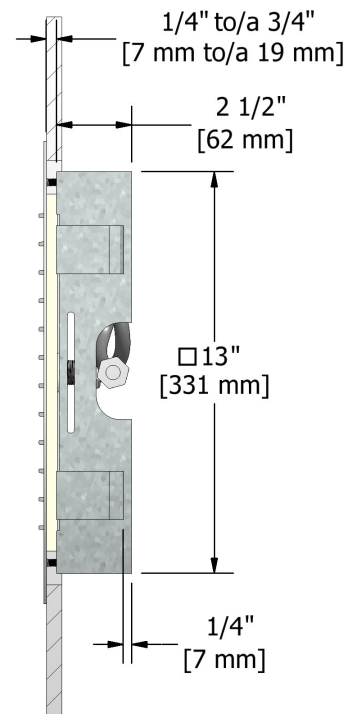

Sizes, models and finishes may differ from thoses presented.

Warranty

The Riobel inc. product carries a limited LIFETIME warranty on the finish Chrome, Gold (PVD), Brushed nickel (PVD), Night brushed (PVD), Polished nickel (PVD) and all working parts and is guaranteed from the initial date of purchase against all manufacturing defects. Other finished 1 year.

Customer Service

Ontario, West Canada : 888-287-5354 Quebec, Maritimes, United States : 866-473-8442

2014.05.07