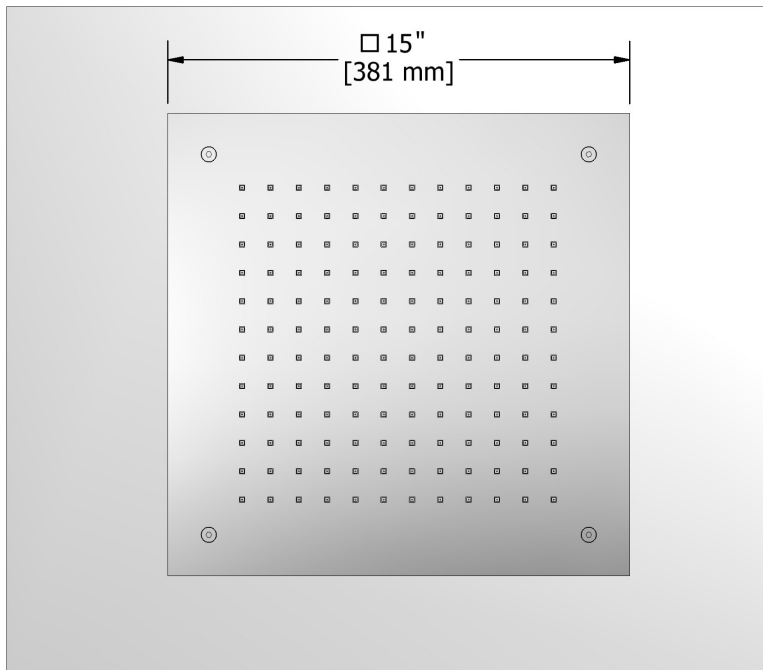

Sizes, models and finishes may differ from thoses presented.

Warranty

The Riobel inc. product carries a limited LIFETIME warranty on the finish Chrome, Gold (PVD), Brushed nickel (PVD), Night brushed (PVD), Polished nickel (PVD) and all working parts and is guaranteed from the initial date of purchase against all manufacturing defects. Other finished 1 year.

Customer Service

Ontario, West Canada : 888-287-5354 Quebec, Maritimes, United States : 866-473-8442

2014.05.07