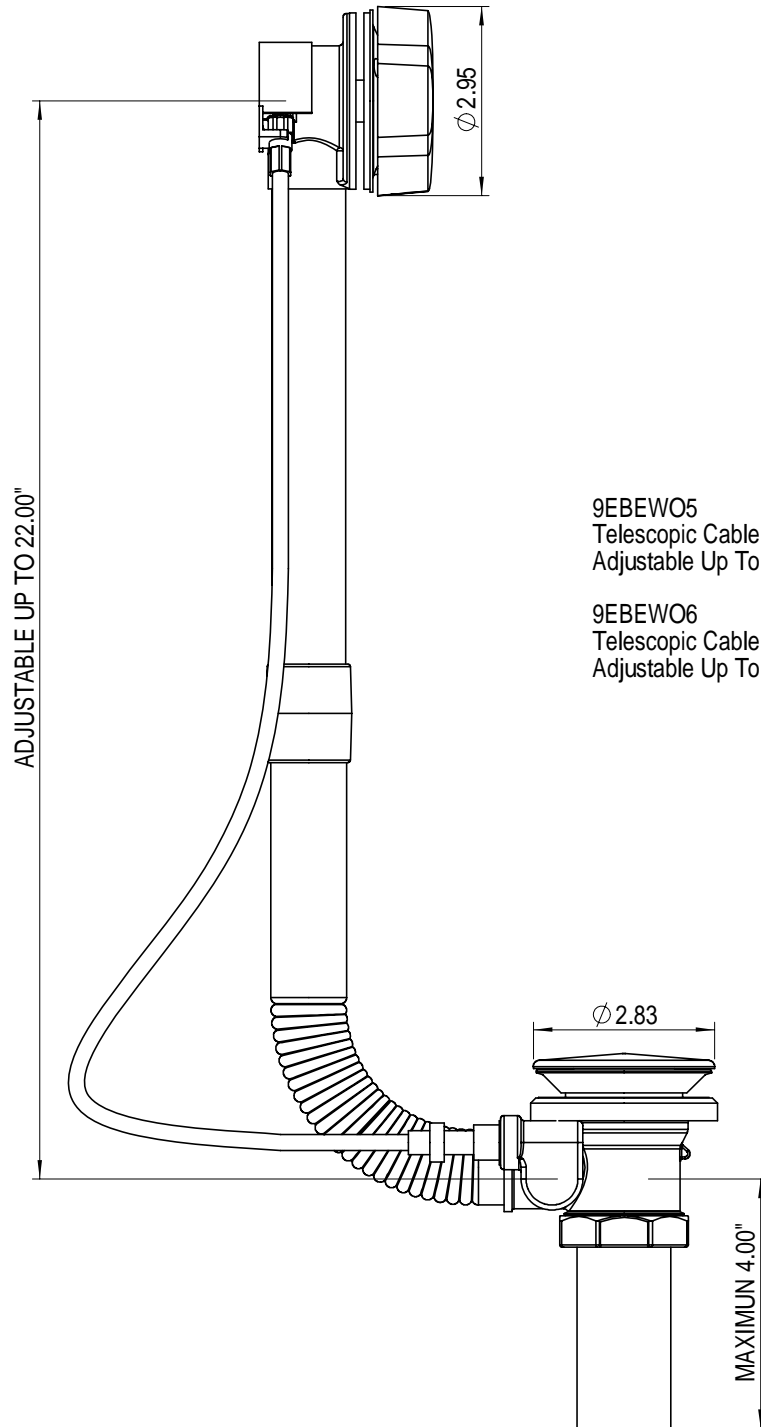

Telescopic Cable Driven Waste & Overflow 9EBEWO5/6

9EBEWO5
Telescopic Cable Driven Waste & Overflow
Adjustable Up To 16"

9EBEWO6
Telescopic Cable Driven Waste & Overflow
Adjustable Up To 22"