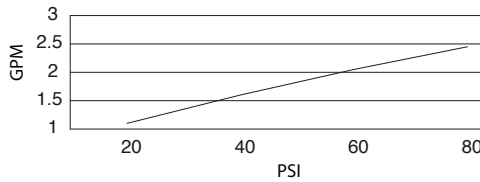

SPECIFICATIONS

PRINCE™ SINGLE HANDLE PULL-DOWN KITCHEN FAUCET

Model

D454510

Description

- Ceramic disc cartridges
- Single hole installation
- 360 degree swivel spout
- Dual flow pattern
- Hose extension reach 16"
- Spring loaded pull down hose retraction system
- Metal lever handle
- 2.2GPM (8.3L/min) maximum aerator @60 psi
- Low lead waterways per CA AB 1953
- Fully ADA compliant
- Limited Lifetime Warranty

Flow Rate