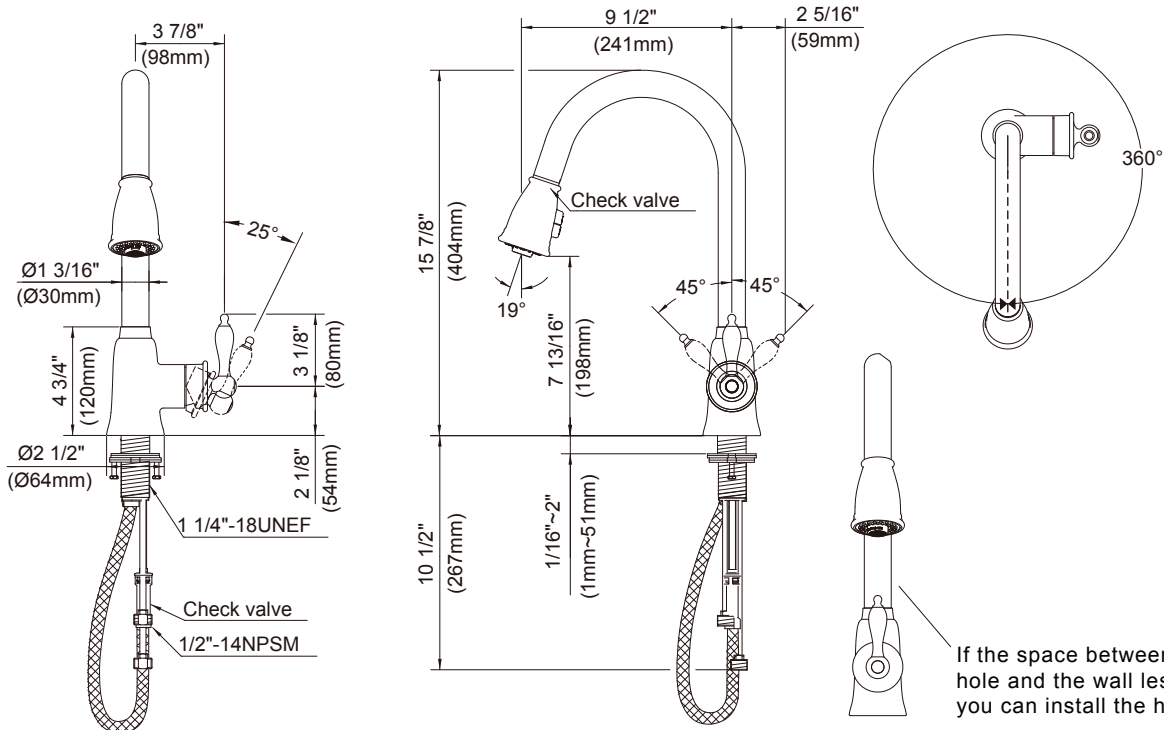

SPECIFICATIONS

PRINCE™ SINGLE HANDLE PULL-DOWN KITCHEN FAUCET

Model

D454510

Description

- Ceramic disc cartridges
- Single hole installation
- 360 degree swivel spout
- Dual flow pattern
- Hose extension reach 16"
- Spring loaded pull down hose retraction system
- Metal lever handle
- 2.2GPM (8.3L/min) maximum aerator @60 psi
- Low lead waterways per CA AB 1953
- Fully ADA compliant
- Limited Lifetime Warranty

Warranty

Danze products are covered by a manufacturer's limited "lifetime" warranty for manufacturing defects.

Finishes Available

- Chrome
- Other: Refer to Price List for additional finish

If the space between the deck hole and the wall less than 2 5/16", you can install the handle in the front.