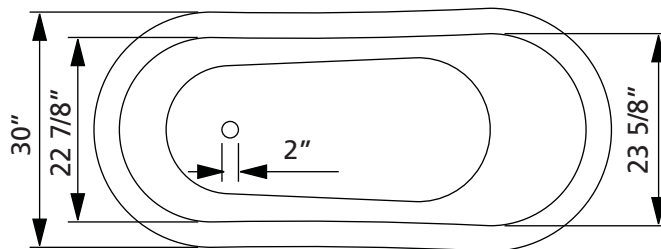

ROLL RIM SLIPPER Cast Iron Bath with flat area on rim | #2146 | Overall Length 54"

ROLL RIM SLIPPER Cast Iron Bath with no flat area on rim | #2144 | Overall Length 54"

ROLL RIM SLIPPER Clawfoot Bath with no flat area on rim | #2132 | Overall Length 68"
ROLL RIM SLIPPER Clawfoot Bath with flat area on rim | #2134 | Overall Length 68"

*9" C.C.
waste/overflow
to drain

ROLL RIM SLIPPER Cast Iron Bath with flat area on rim | #2159 | Overall Length 61"

ROLL RIM SLIPPER Cast Iron Bath with no flat area on rim | #2108 | Overall Length 61"

*9" C.C.
waste/overflow
to drain
Weight 295 lbs