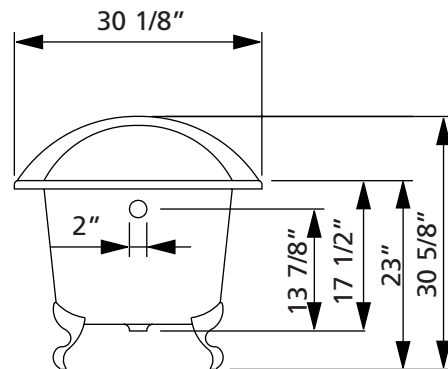

ROLL RIM SLIPPER Cast Iron Bath with flat area on rim | #2146 | Overall Length 54"

ROLL RIM SLIPPER Cast Iron Bath with no flat area on rim | #2144 | Overall Length 54"

ROLL RIM SLIPPER Clawfoot Bath with no flat area on rim | #2132 | Overall Length 68"
ROLL RIM SLIPPER Clawfoot Bath with flat area on rim | #2134 | Overall Length 68"

*9" C.C.
waste/overflow
to drain

ROLL RIM SLIPPER Cast Iron Bath with flat area on rim | #2159 | Overall Length 61"

ROLL RIM SLIPPER Cast Iron Bath with no flat area on rim | #2108 | Overall Length 61"

*9" C.C.
waste/overflow
to drain
Weight 295 lbs