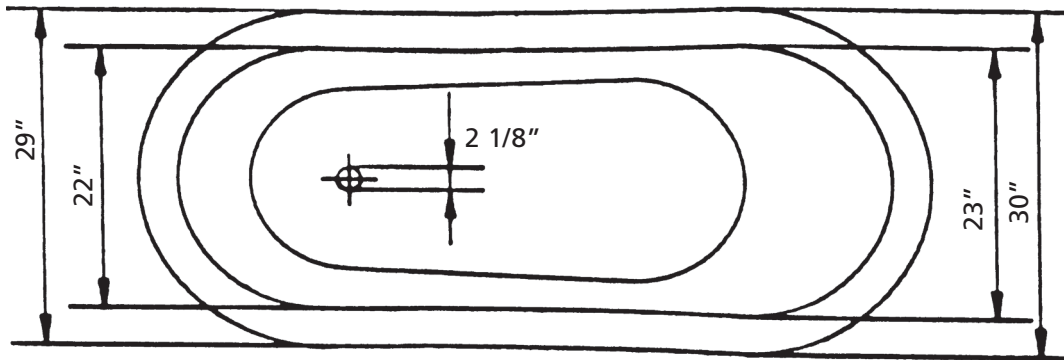

ROLL RIM SLIPPER Cast Iron Bath with flat area on rim | #2146 | Overall Length 54"

ROLL RIM SLIPPER Cast Iron Bath with no flat area on rim | #2144 | Overall Length 54"

ROLL RIM SLIPPER Clawfoot Bath with no flat area on rim | #2132 | Overall Length 68"
ROLL RIM SLIPPER Clawfoot Bath with flat area on rim | #2134 | Overall Length 68"

*9" C.C.
waste/overflow
to drain

ROLL RIM SLIPPER Cast Iron Bath with flat area on rim | #2159 | Overall Length 61"

ROLL RIM SLIPPER Cast Iron Bath with no flat area on rim | #2108 | Overall Length 61"

*9" C.C.
waste/overflow
to drain
Weight 295 lbs