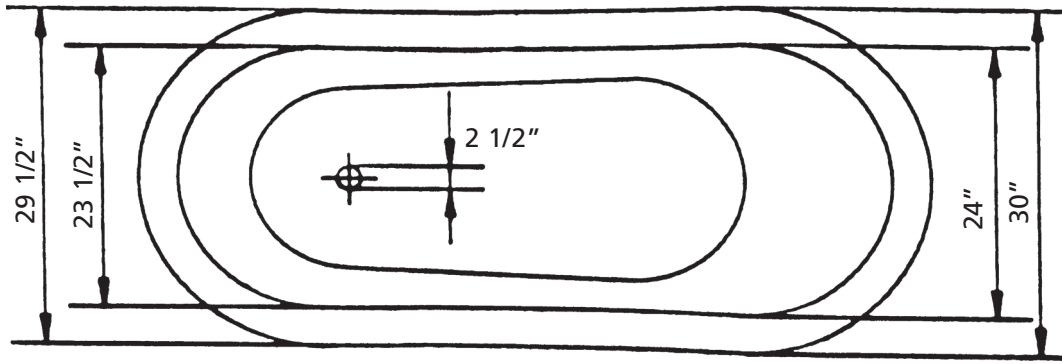

ROLL RIM SLIPPER Cast Iron Bath with flat area on rim | #2146 | Overall Length 54"

ROLL RIM SLIPPER Cast Iron Bath with no flat area on rim | #2144 | Overall Length 54"

ROLL RIM SLIPPER Clawfoot Bath with no flat area on rim | #2132 | Overall Length 68"
ROLL RIM SLIPPER Clawfoot Bath with flat area on rim | #2134 | Overall Length 68"

*9" C.C.
waste/overflow
to drain

ROLL RIM SLIPPER Cast Iron Bath with flat area on rim | #2159 | Overall Length 61"

ROLL RIM SLIPPER Cast Iron Bath with no flat area on rim | #2108 | Overall Length 61"

*9" C.C.
waste/overflow
to drain
Weight 295 lbs