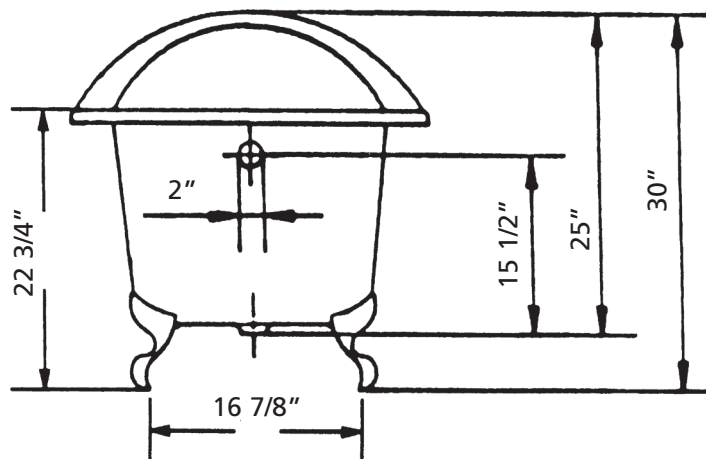

ROLL RIM SLIPPER Cast Iron Bath with flat area on rim | #2146 | Overall Length 54"

ROLL RIM SLIPPER Cast Iron Bath with no flat area on rim | #2144 | Overall Length 54"

ROLL RIM SLIPPER Clawfoot Bath with no flat area on rim | #2132 | Overall Length 68"
ROLL RIM SLIPPER Clawfoot Bath with flat area on rim | #2134 | Overall Length 68"

*9" C.C.
waste/overflow
to drain

ROLL RIM SLIPPER Cast Iron Bath with flat area on rim | #2159 | Overall Length 61"

ROLL RIM SLIPPER Cast Iron Bath with no flat area on rim | #2108 | Overall Length 61"

*9" C.C.
waste/overflow
to drain
Weight 295 lbs