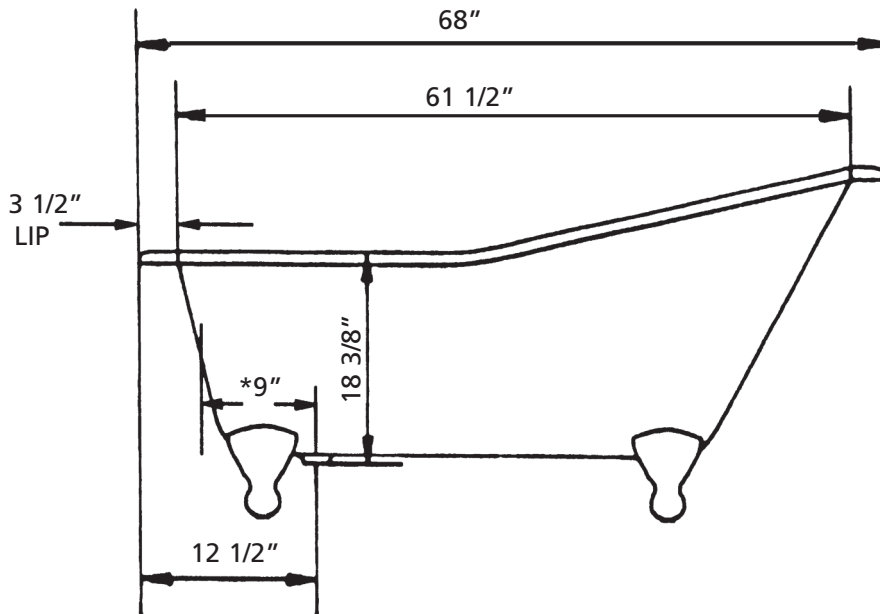

ROLL RIM SLIPPER Cast Iron Bath with flat area on rim | #2146 | Overall Length 54"

ROLL RIM SLIPPER Cast Iron Bath with no flat area on rim | #2144 | Overall Length 54"

ROLL RIM SLIPPER Clawfoot Bath with no flat area on rim | #2132 | Overall Length 68"
ROLL RIM SLIPPER Clawfoot Bath with flat area on rim | #2134 | Overall Length 68"

*9" C.C.
waste/overflow
to drain

ROLL RIM SLIPPER Cast Iron Bath with flat area on rim | #2159 | Overall Length 61"

ROLL RIM SLIPPER Cast Iron Bath with no flat area on rim | #2108 | Overall Length 61"

*9" C.C.
waste/overflow
to drain
Weight 295 lbs