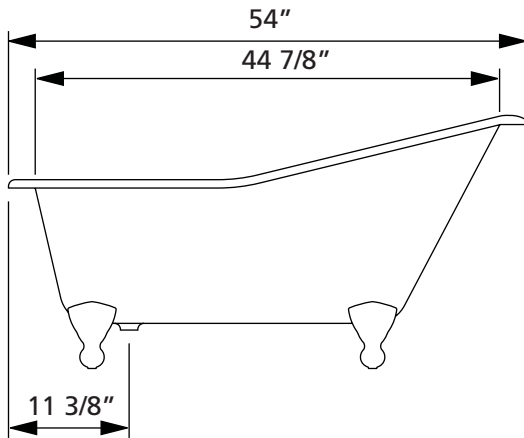

ROLL RIM SLIPPER Cast Iron Bath with flat area on rim | #2146 | Overall Length 54"

ROLL RIM SLIPPER Cast Iron Bath with no flat area on rim | #2144 | Overall Length 54"

ROLL RIM SLIPPER Clawfoot Bath with no flat area on rim | #2132 | Overall Length 68"
ROLL RIM SLIPPER Clawfoot Bath with flat area on rim | #2134 | Overall Length 68"

*9" C.C.
waste/overflow
to drain

ROLL RIM SLIPPER Cast Iron Bath with flat area on rim | #2159 | Overall Length 61"

ROLL RIM SLIPPER Cast Iron Bath with no flat area on rim | #2108 | Overall Length 61"

*9" C.C.
waste/overflow
to drain
Weight 295 lbs