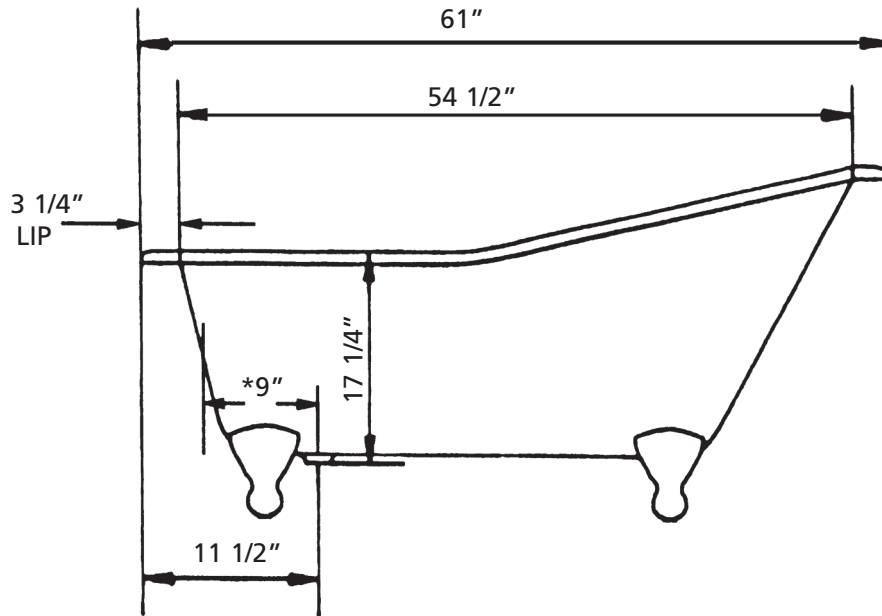

ROLL RIM SLIPPER Cast Iron Bath with flat area on rim | #2146 | Overall Length 54"

ROLL RIM SLIPPER Cast Iron Bath with no flat area on rim | #2144 | Overall Length 54"

ROLL RIM SLIPPER Clawfoot Bath with no flat area on rim | #2132 | Overall Length 68"
ROLL RIM SLIPPER Clawfoot Bath with flat area on rim | #2134 | Overall Length 68"

*9" C.C.
waste/overflow
to drain

ROLL RIM SLIPPER Cast Iron Bath with flat area on rim | #2159 | Overall Length 61"

ROLL RIM SLIPPER Cast Iron Bath with no flat area on rim | #2108 | Overall Length 61"

*9" C.C.
waste/overflow
to drain
Weight 295 lbs