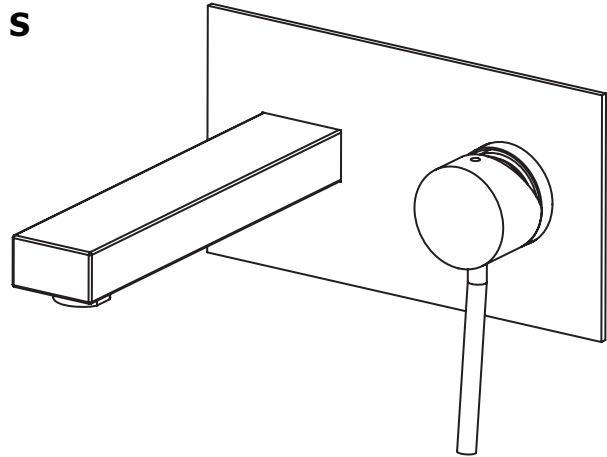

### FEATURES:

- Solid brass construction
- High quality finishing
- 6 1/2" spout C to C
- Lever handle
- CSA approved