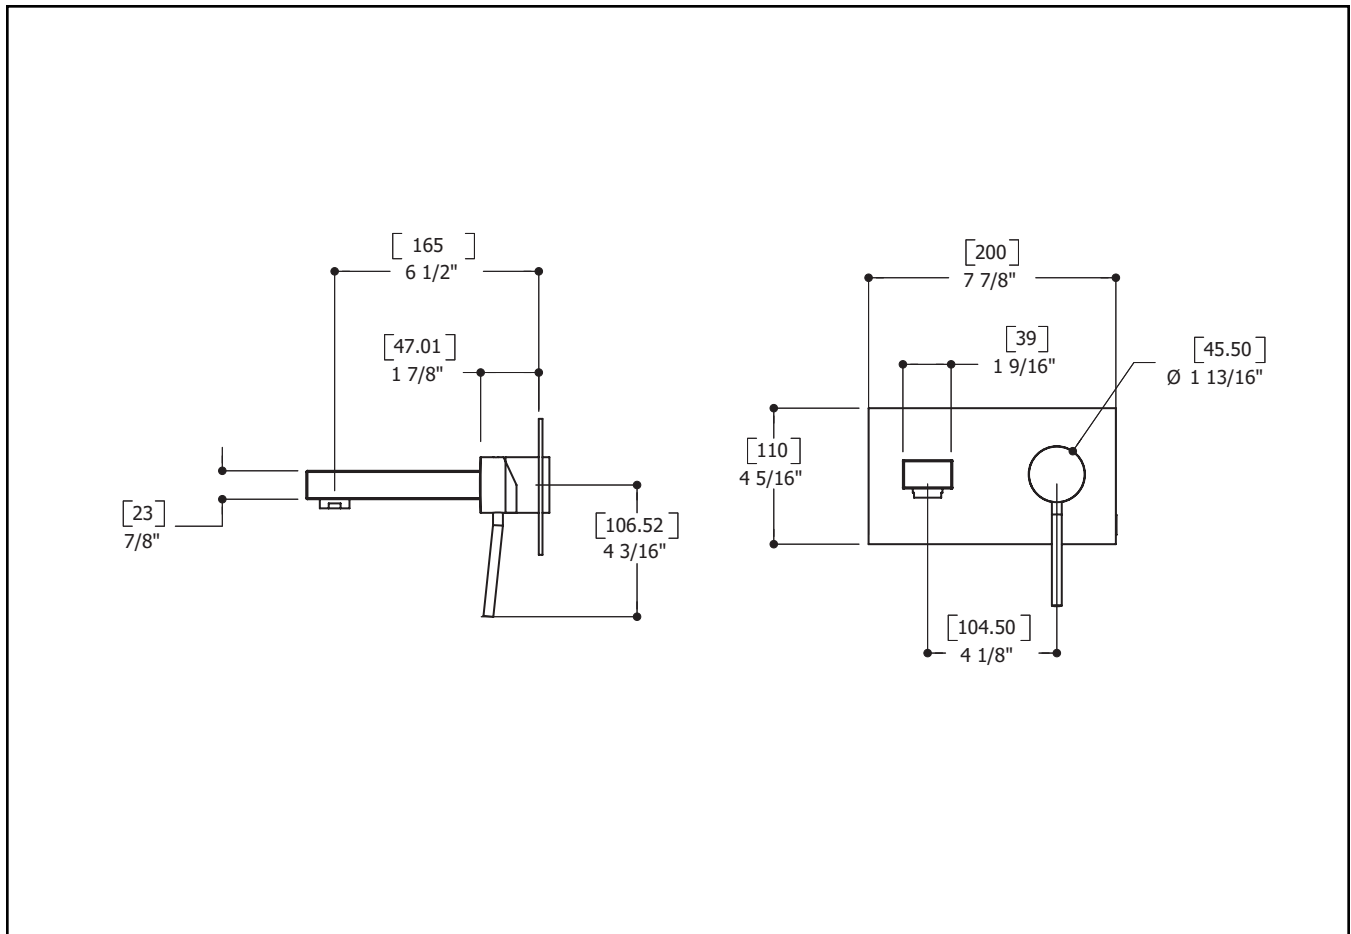

## TECHNICAL SPECIFICATIONS

### FEATURES:

- Solid brass construction
- High quality finishing
- 6 1/2" spout C to C
- Lever handle
- CSA approved

## SERVICE PARTS