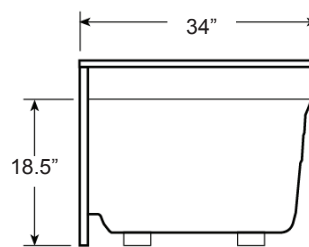

PRODUCT SPECIFICATIONS AND AVAILABILITY ARE SUBJECT TO CHANGE WITHOUT NOTICE

Specifications

Overall Dimensions

48" L x 34" W x 24-1/2" H
(1219 mm L x 864 mm W x 622 mm H)

Product Weight

47 lb (21 kg)

Floor Loading

23 lb/ft² (112 kg/m²)

Bonaire™ 4834 Shower base, Left Hand (EK21)

SIDE VIEW

END VIEW