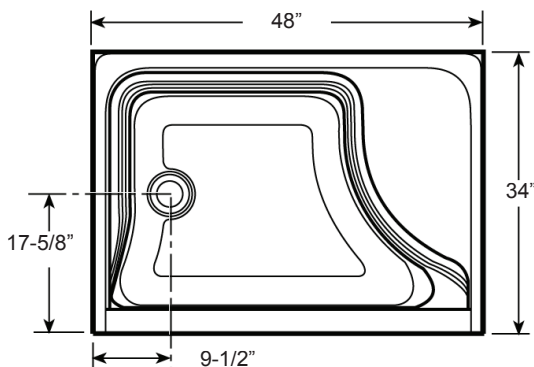

Bonaire™ 4834 Shower Base

Model: EK21 and EU25

Ordering Information

Product Code

EK21 Bonaire™ 4834 Shower Base, Left Hand
EU25 Bonaire™ 4834 Shower Base, Right Hand

Accessories, Hardware

Drain plate, #A175
Optica™ 300 Mixer, #G082
4' Sliding Door, optional

PRODUCT SPECIFICATIONS AND AVAILABILITY ARE SUBJECT TO CHANGE WITHOUT NOTICE

Specifications

Overall Dimensions

48" L x 34" W x 24-1/2" H
(1219 mm L x 864 mm W x 622 mm H)

Product Weight

47 lb (21 kg)

Floor Loading

23 lb/ft² (112 kg/m²)

Bonaire™ 4834 Shower base, Left Hand (EK21)

SIDE VIEW

END VIEW