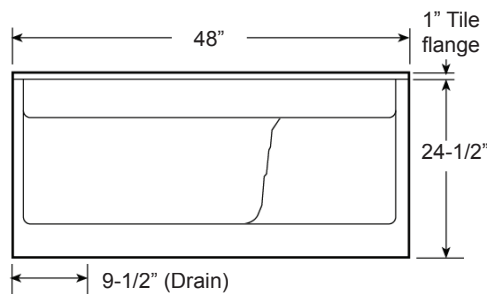

Bonaire™ 4834 Shower Base

Model: EK21 and EU25

Ordering Information

Product Code

EK21 Bonaire™ 4834 Shower Base, Left Hand
EU25 Bonaire™ 4834 Shower Base, Right Hand

Accessories, Hardware

Drain plate, #A175
Optica™ 300 Mixer, #G082
4' Sliding Door, optional

PRODUCT SPECIFICATIONS AND AVAILABILITY ARE SUBJECT TO CHANGE WITHOUT NOTICE

Specifications

Overall Dimensions

48" L x 34" W x 24-1/2" H
(1219 mm L x 864 mm W x 622 mm H)

Product Weight

47 lb (21 kg)

Floor Loading

23 lb/ft² (112 kg/m²)

Bonaire™ 4834 Shower base, Left Hand (EK21)

SIDE VIEW

END VIEW