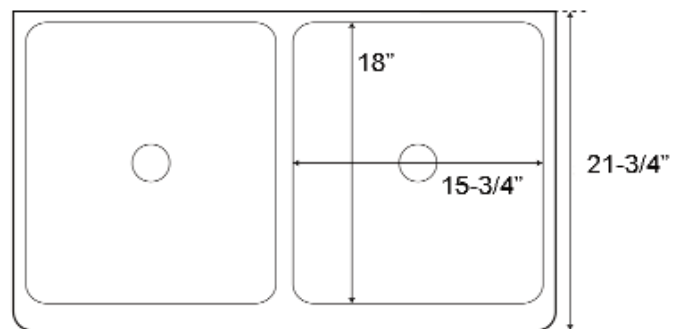

**36" CONCORD DOUBLE
BOWL FARMER SINK**

Cat. No
FSCDB3508-SAC

W: 36"

D: 21-3/4"

H: 9"

Features:

- ▶ Constructed of solid 16 gauge copper
- ▶ Front features a grapevine design
- ▶ Rounded interior corners easy for cleaning
- ▶ Sink bowl has no internal welds
- ▶ Sink bottom angled to drainage
- ▶ Accommodates 3-1/2" drain
- ▶ Patina applied to copper using French hot process
- ▶ Hand polished finish
- ▶ Copper is a living finish and will patina over time

Finish:

SAC Smooth Antique Copper

***Please do NOT cut hole without
template or actual product.**

Interior Bowl Dimensions:

Basin Interior: 18" W x 15-3/4" D

Basin Depth: 8-1/2"

Front

Top

Dimensions of fixture are nominal and may vary within the range of tolerances established by ANSI Standard A112.19.2. Dimensions and specifications subject to change without notice.