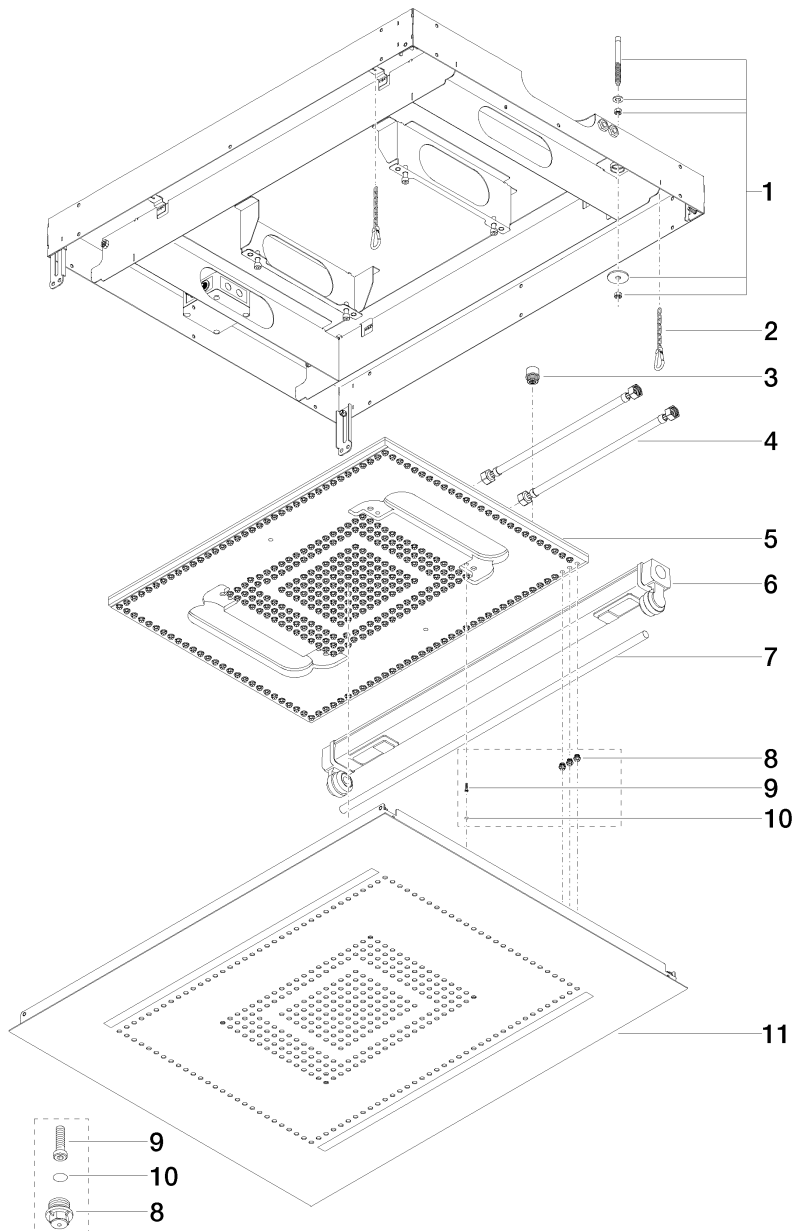

### Product specifications

- 7 7/8" x 6 1/4" headshower, 99 jets
- 14 1/8 x 11" body shower, 142 jets
- 28 3/8 x 20 1/2" rain curtain, 124 jets
- 40 1/8 x 32 1/4 x 1/8" stainless steel cover plate
- 3x 1/2" flex lines
- Four heavy duty screw anchors
- 39 x 31 1/8 x 5" pre-fitted, stainless steel enclosure
- lights not included
- 2 hinges and safety chains

### Technical data

- Max Flow rate for each rain function: 2.5 gpm
- Minimum flow pressure: 29 Psi
- Max. flow pressure: 58 Psi
- Weight: 110 Lbs
- IP 65

For alternative hot water supply (e.g. tankless water heaters) please refer to the technical data to ensure that these specifications are met.

- For choosing the drainage, taking into consideration the output of items in the shower, the specific demand needs to be assessed.
- Supply line (hot/cold): 2 x 3/4"
- Order manual control unit using xTOOL with three valves and outlet for additional valves (for hand shower) separately (35 546 970 90 or 35 548 970 90).

**Exploded assembly drawing**

**Order quantity**

<b>No.</b>	<b>Article number</b>	<b>Name</b>	<b>Installation quantity</b>
<b>1</b>	0430350060190	fixing set	4
<b>2</b>	0421500040090	accessories	2
<b>3</b>	0424030270190	nipple	4
<b>4</b>	09230113490	flow reducer	3
<b>5</b>	09240314690	nipple	3
<b>6</b>	1250297090	hose	3
<b>7</b>	0412050051090	shower	1
<b>8</b>	0429030360090	insert	365
<b>9</b>	09303004790	screw	4
<b>10</b>	09312003690	plug	4
<b>11</b>	04110211303ff	cover	1