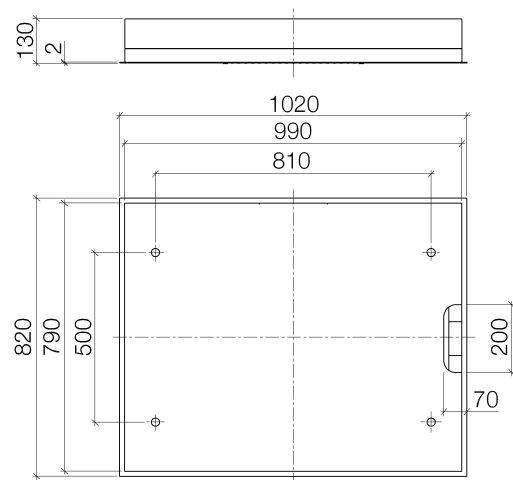

Planning information

Plumbing

- Water softening device recommended