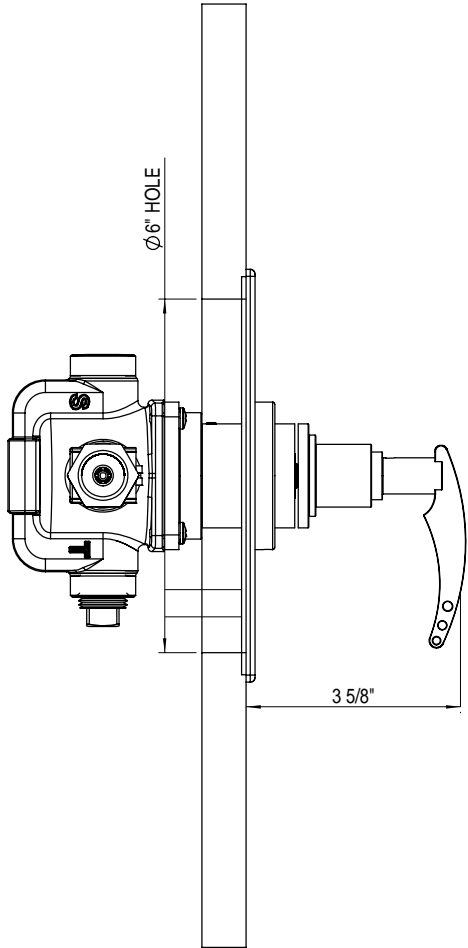

Valve Only PRBL Tub & Shower 2YRBLAL

TEL: 905-851-6781
FAX: 905-851-8031
TOLL FREE: 800-461-5901

the RUBINET FAUCET COMPANY

www.rubinet.com