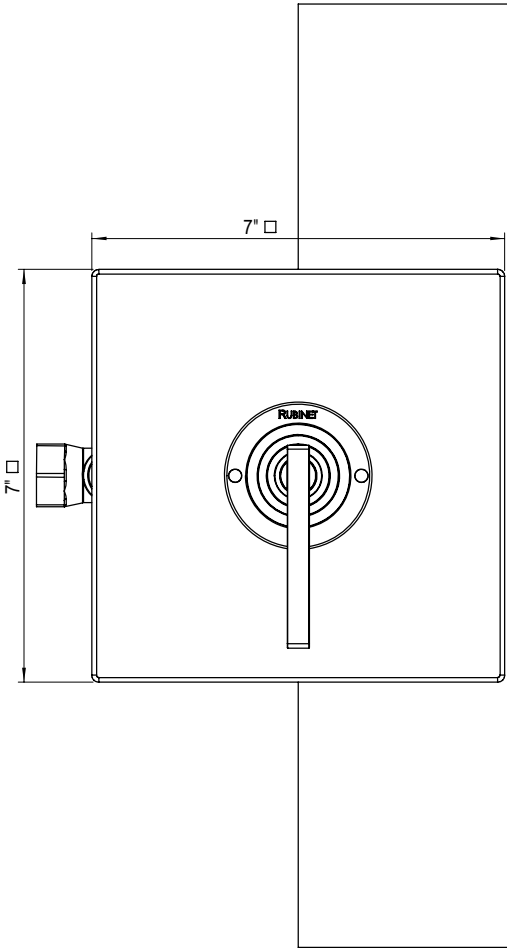

Valve Only PRBL Tub & Shower 2YRBLAL

TEL: 905-851-6781
FAX: 905-851-8031
TOLL FREE: 800-461-5901

the RUBINET FAUCET COMPANY

www.rubinet.com