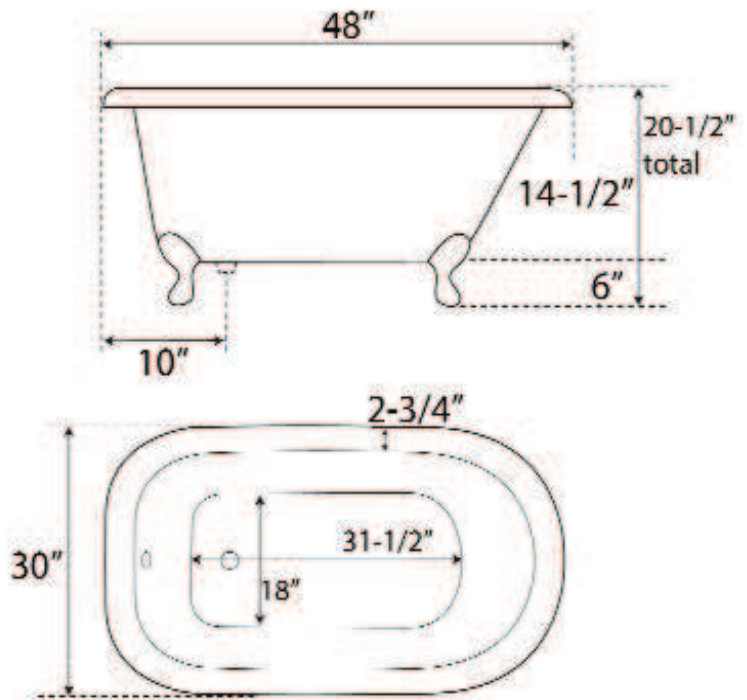

Dimensions of fixture are nominal and may vary within the range of tolerances established by ANSI Standard A112.19.2. Dimensions and specifications subject to change without notice.