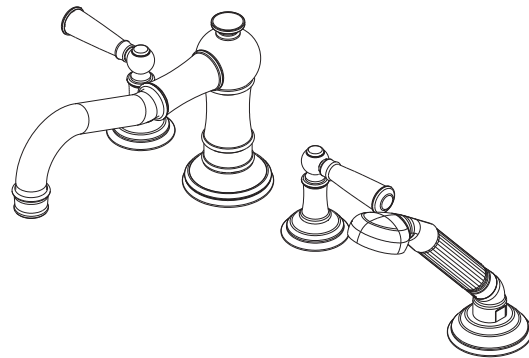

## Roman Tub with Handshower Deck Trim

### Features

- Solid brass construction
- ADA compliant traditional lever handles
- 3-3/8" (8.6 cm) spout height at outlet
- 9" (22.9 cm) spout reach (c-c)
- Intended for use with Newport Brass rough valve kit (Required Accessory) which incorporates the following:
  - Brass valve bodies and quick-connect spout fitting
  - Quarter-turn washerless ceramic disc 3/4" valve cartridges
  - Diverter valve and hoses as needed for handshower

### Product Specification:

Add "Color / Finish" suffix to Tub Deck Trim model number, below.

The Roman Tub with Handshower Deck Trim shall be made of solid brass construction. Roman Tub with Handshower Deck Trim shall incorporate ADA compliant traditional lever handles. Product shall incorporate a 3-3/8" (8.6 cm) spout height at outlet and a 9" (22.9 cm) spout reach (c-c). Rough valve kit shall incorporate brass valve bodies with quarter-turn washerless ceramic disc 3/4" valve cartridges, a quick-connect spout fitting and a diverter valve with hoses as needed for handshower. Roman Tub with Handshower Deck Trim shall be Newport Brass Model 3-2477/\_\_\_\_ and Newport Brass rough valve kit shall be 1-503.